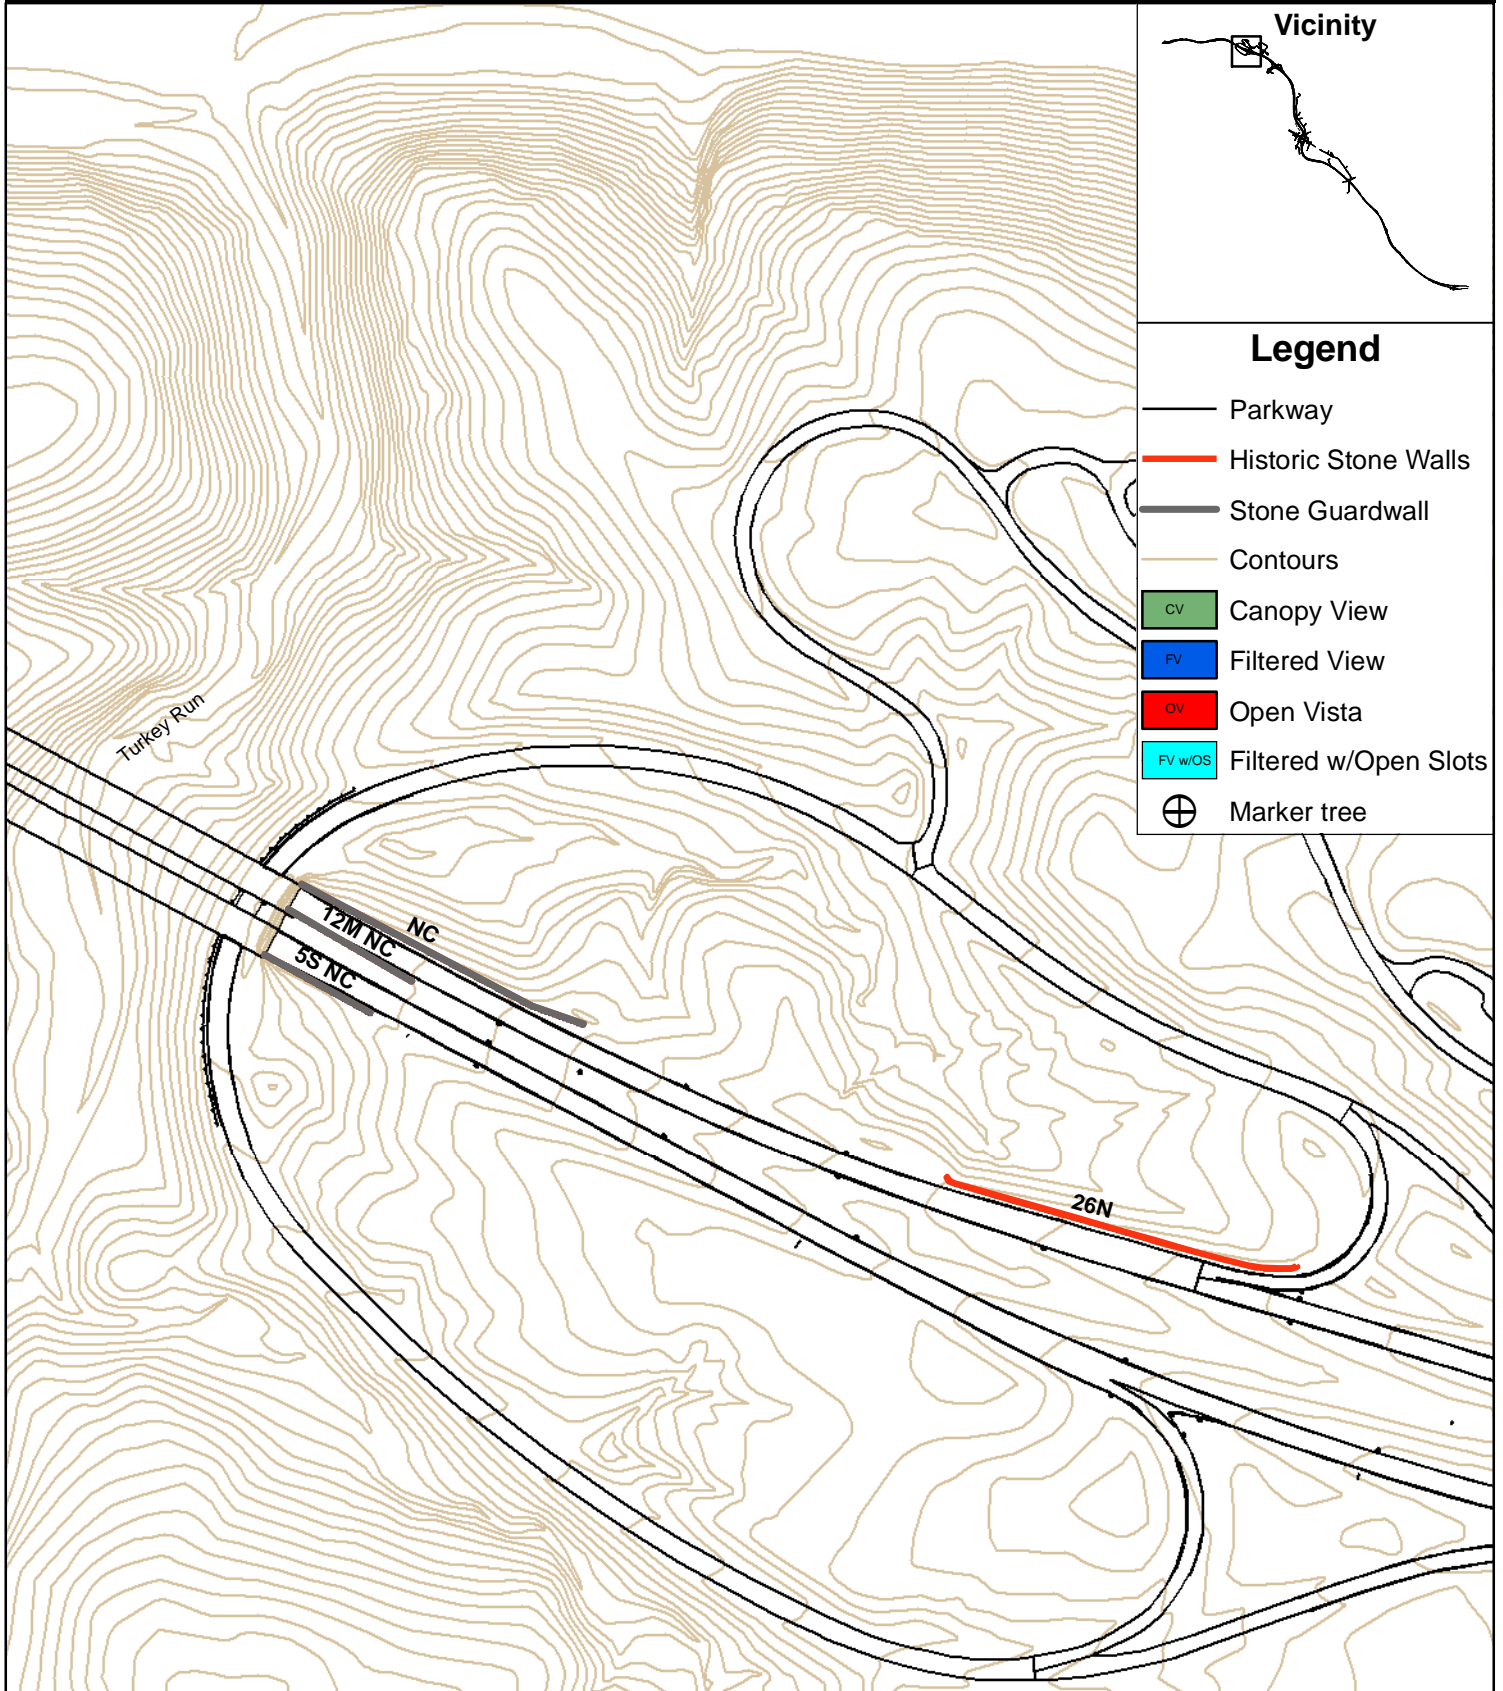

NPS Headquarters

6S

7S

George Washington Memorial Parkway Viewshed Inventory - North Section

Legend

- Parkway
- Historic Stone Walls
- Stone Guardwall
- Contours
- CV Canopy View
- FV Filtered View
- OV Open Vista
- FV w/OS Filtered w/Open Slots
- ⊕ Marker tree