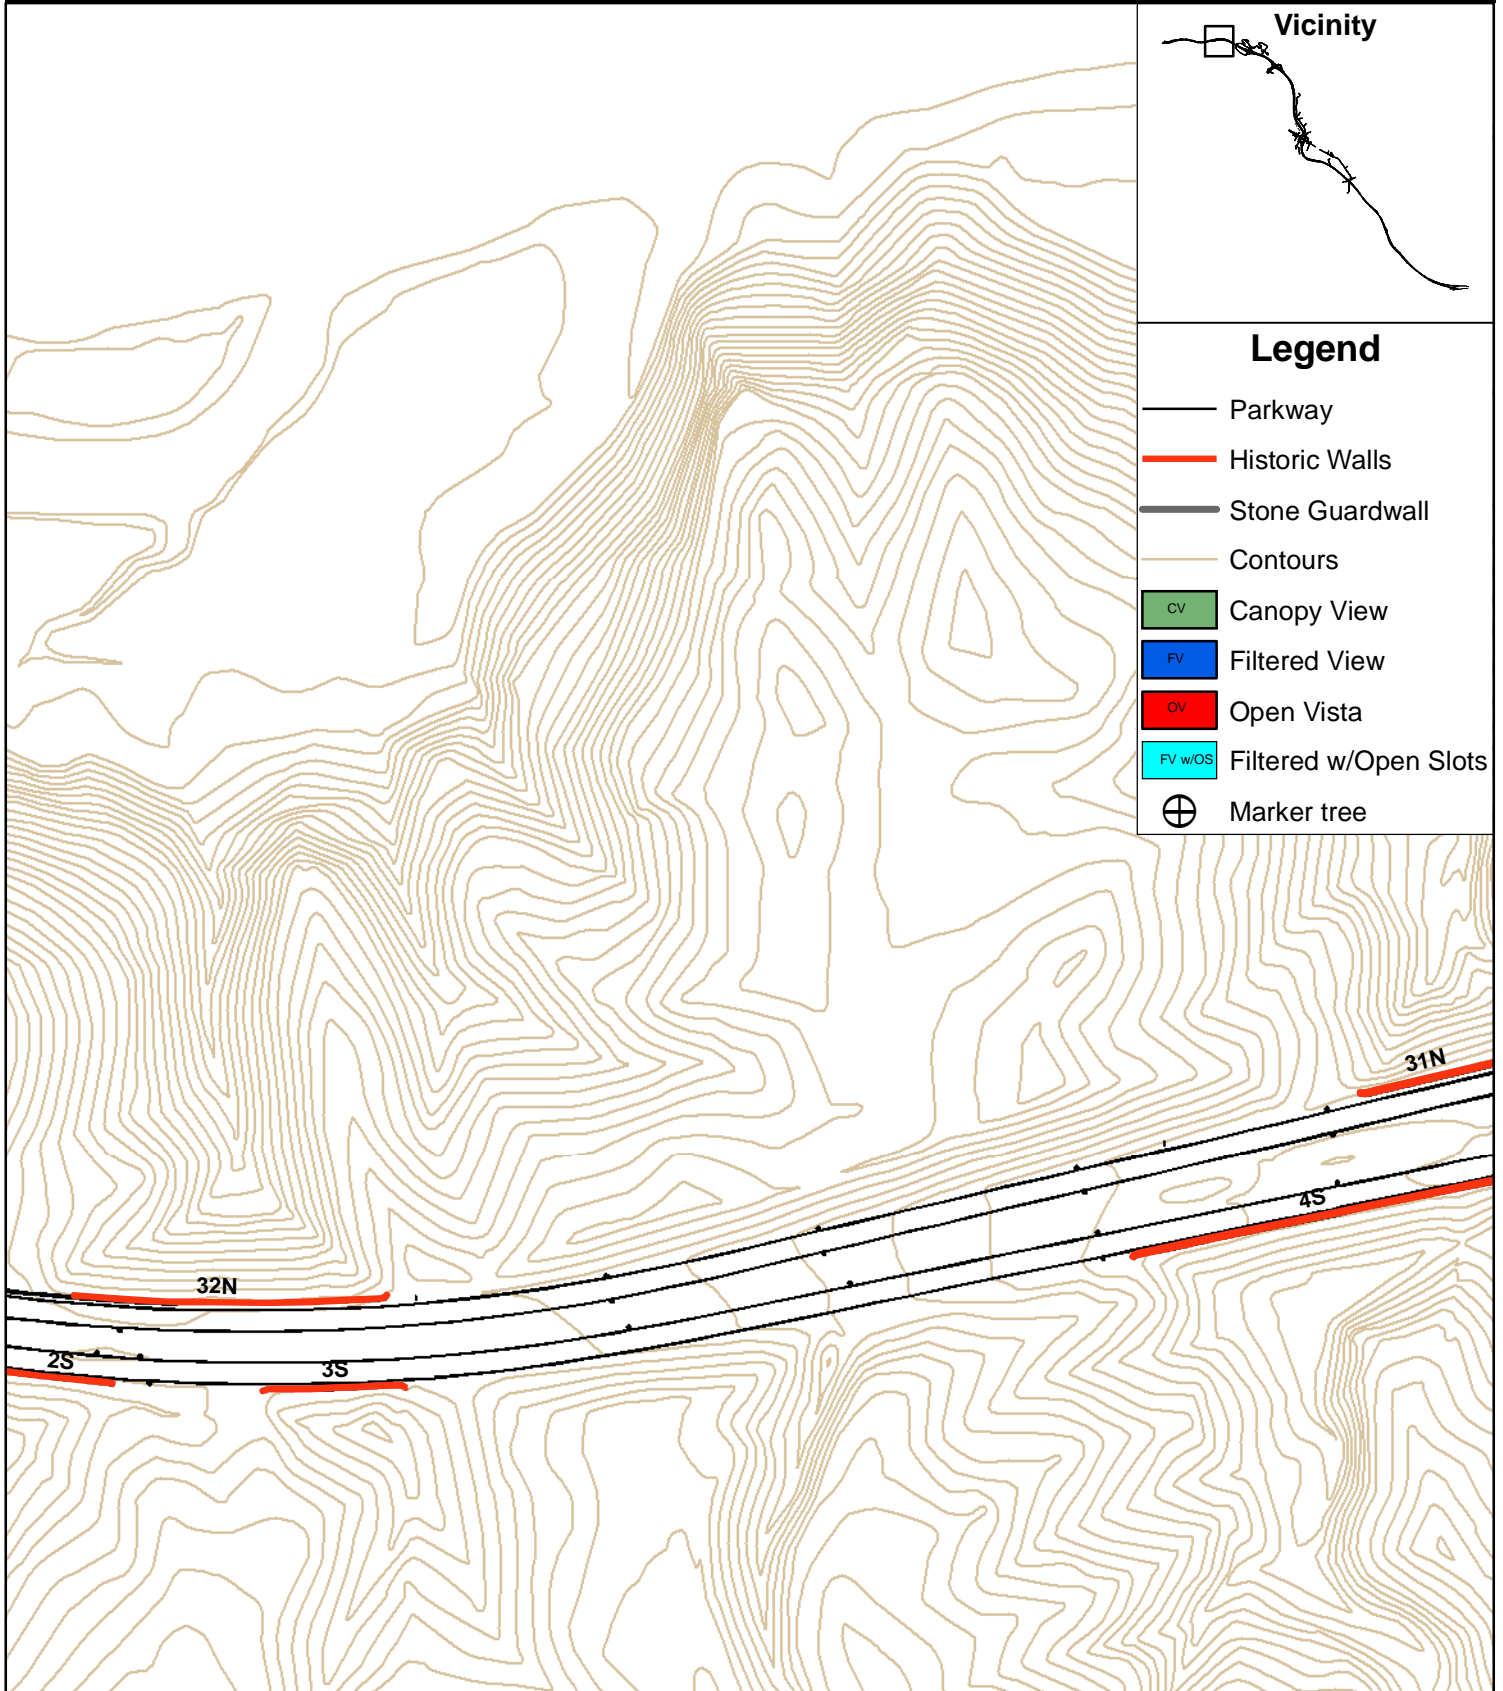

Legend

- Parkway
- Historic Walls
- Stone Guardwall
- Contours
- CV Canopy View
- FV Filtered View
- OV Open Vista
- FV w/OS Filtered w/Open Slots
- ⊕ Marker tree