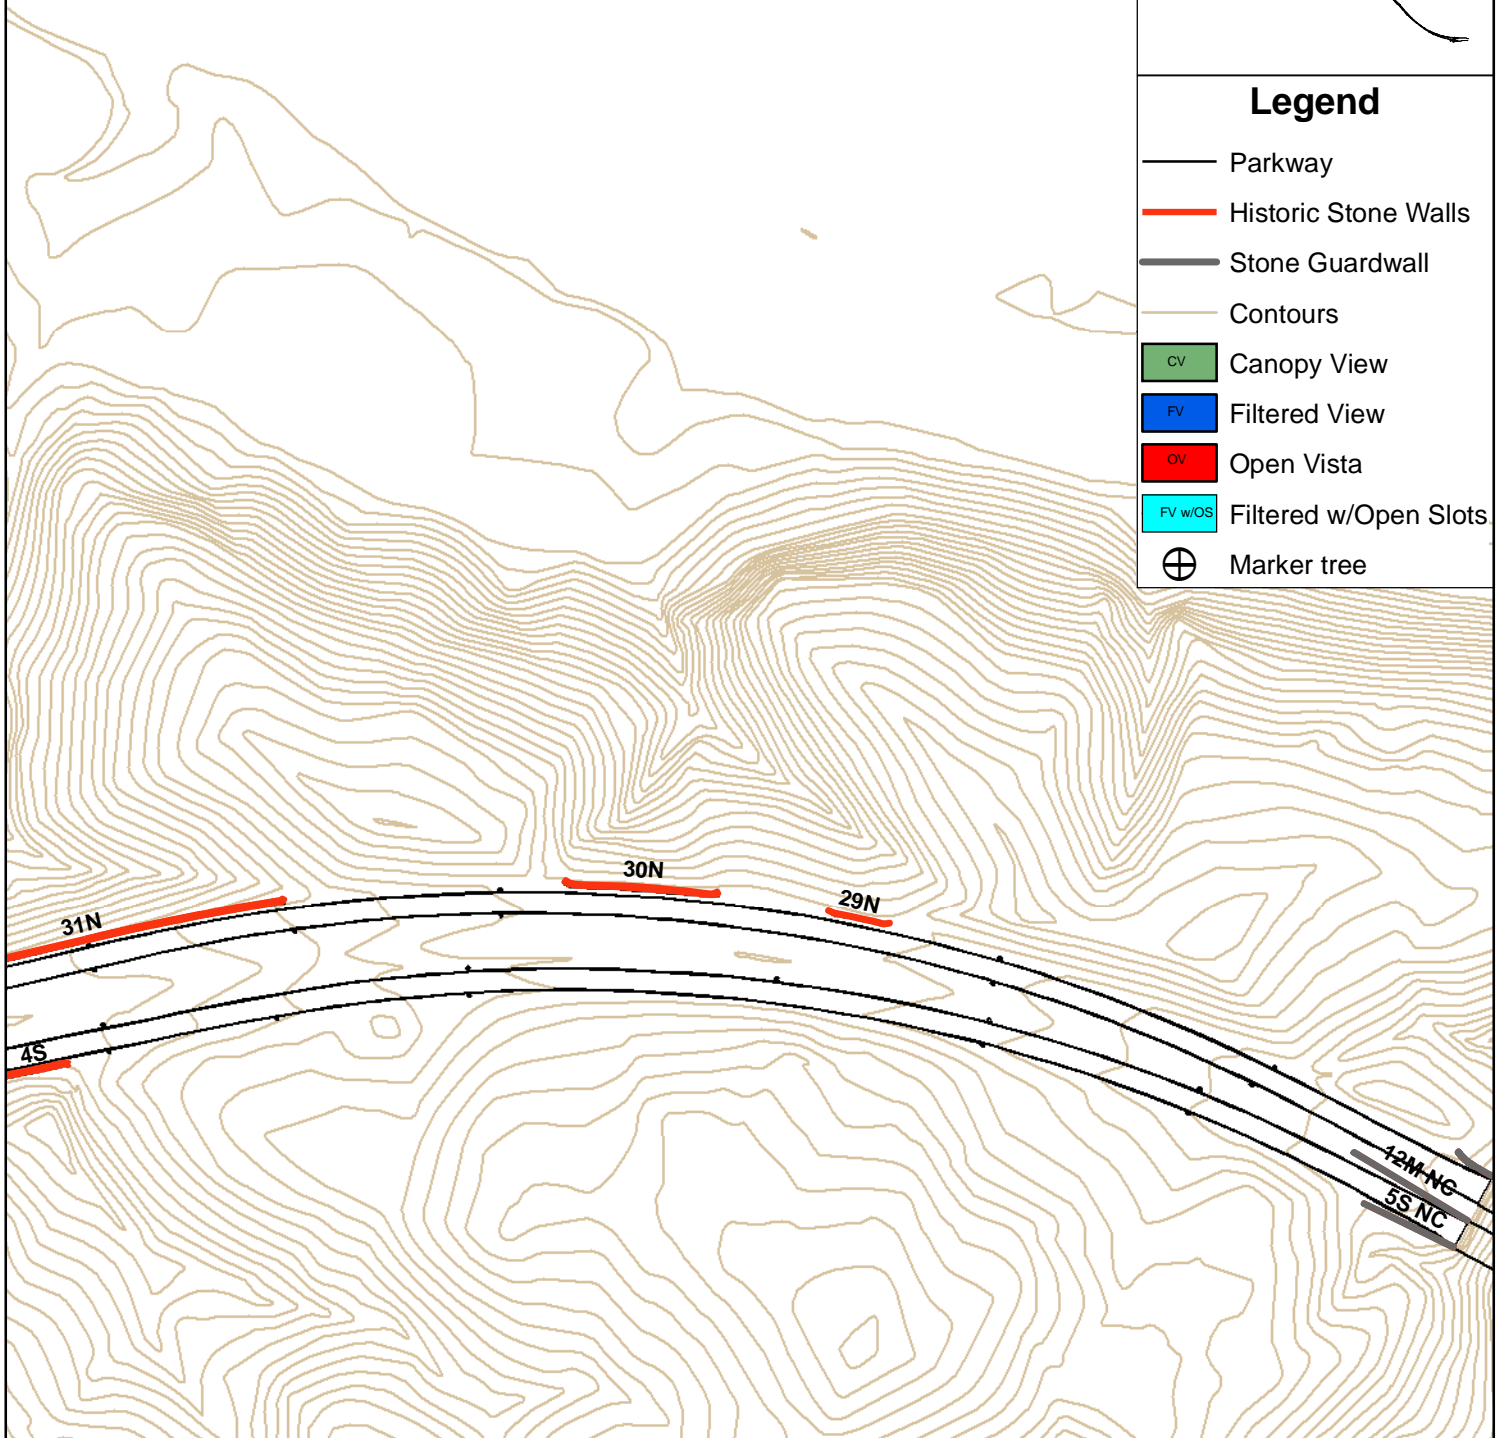

Legend

- Parkway
- Historic Stone Walls
- Stone Guardwall
- Contours
- CV Canopy View
- FV Filtered View
- OV Open Vista
- FV w/OS Filtered w/Open Slots
- ⊕ Marker tree