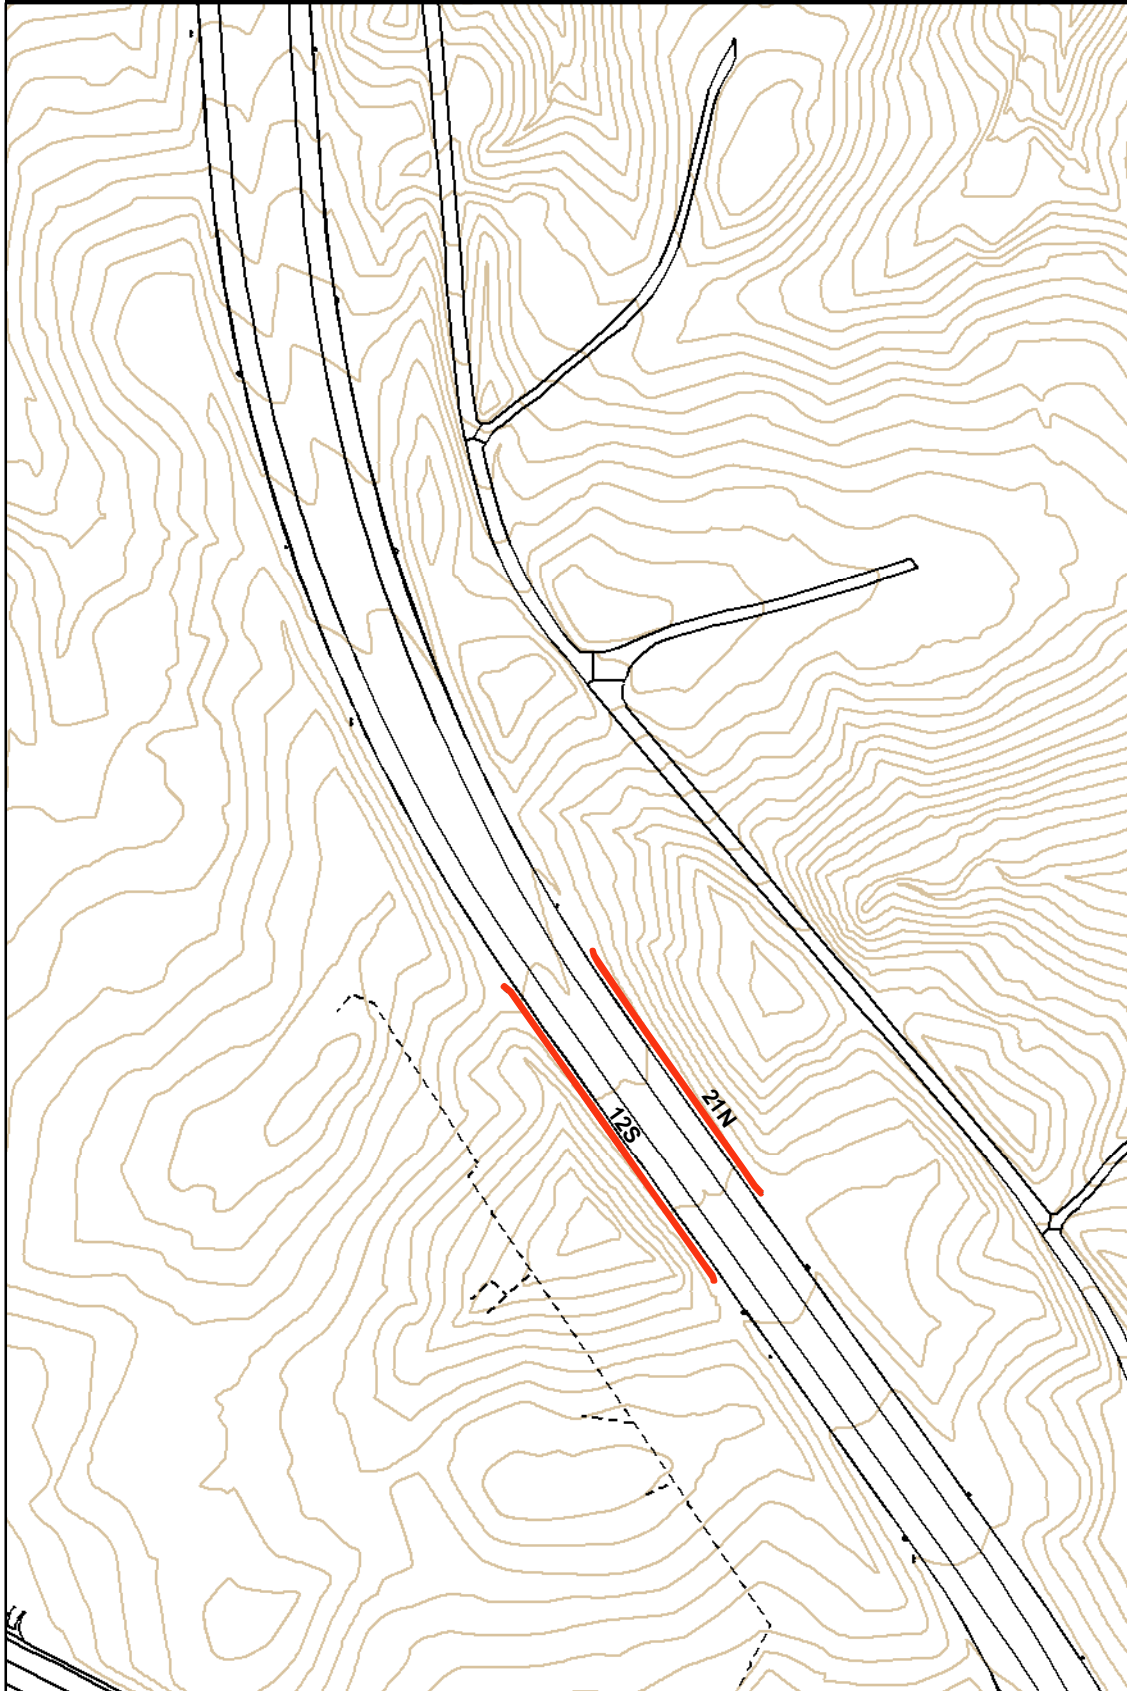

0 100 200 400 Feet

George Washington Memorial Parkway Viewshed Inventory - North Section

Legend

- Parkway
- Historic Stone Walls
- Stone Guardwall
- Contours
- CV Canopy View
- FV Filtered View
- OV Open Vista
- FV w/OS Filtered w/Open Slots
- ⊕ Marker tree