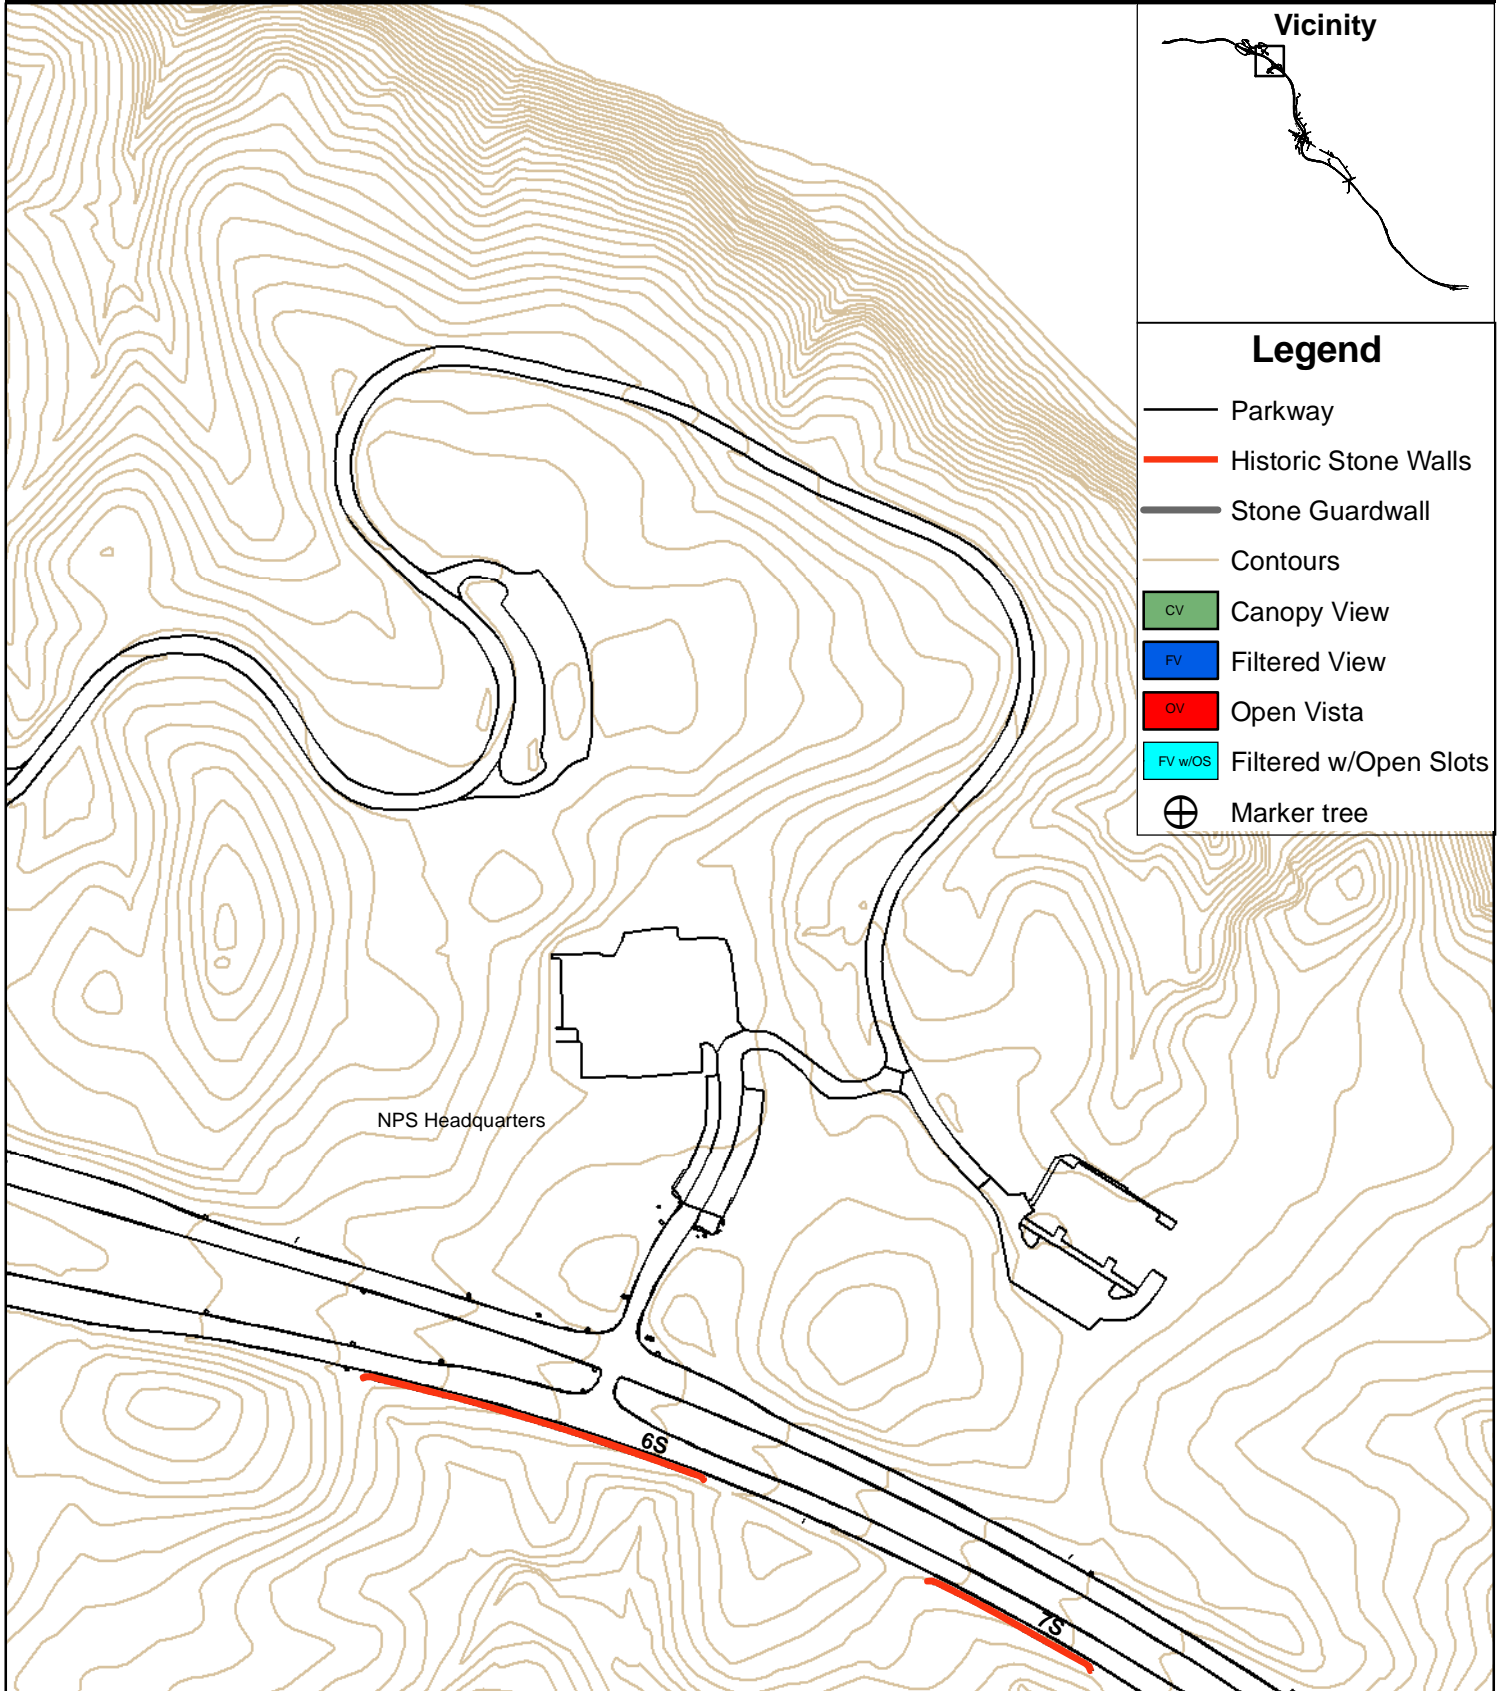

Legend

- Parkway
- Historic Stone Walls
- Stone Guardwall
- Contours
- CV Canopy View
- FV Filtered View
- OV Open Vista
- FV w/OS Filtered w/Open Slots
- ⊕ Marker tree