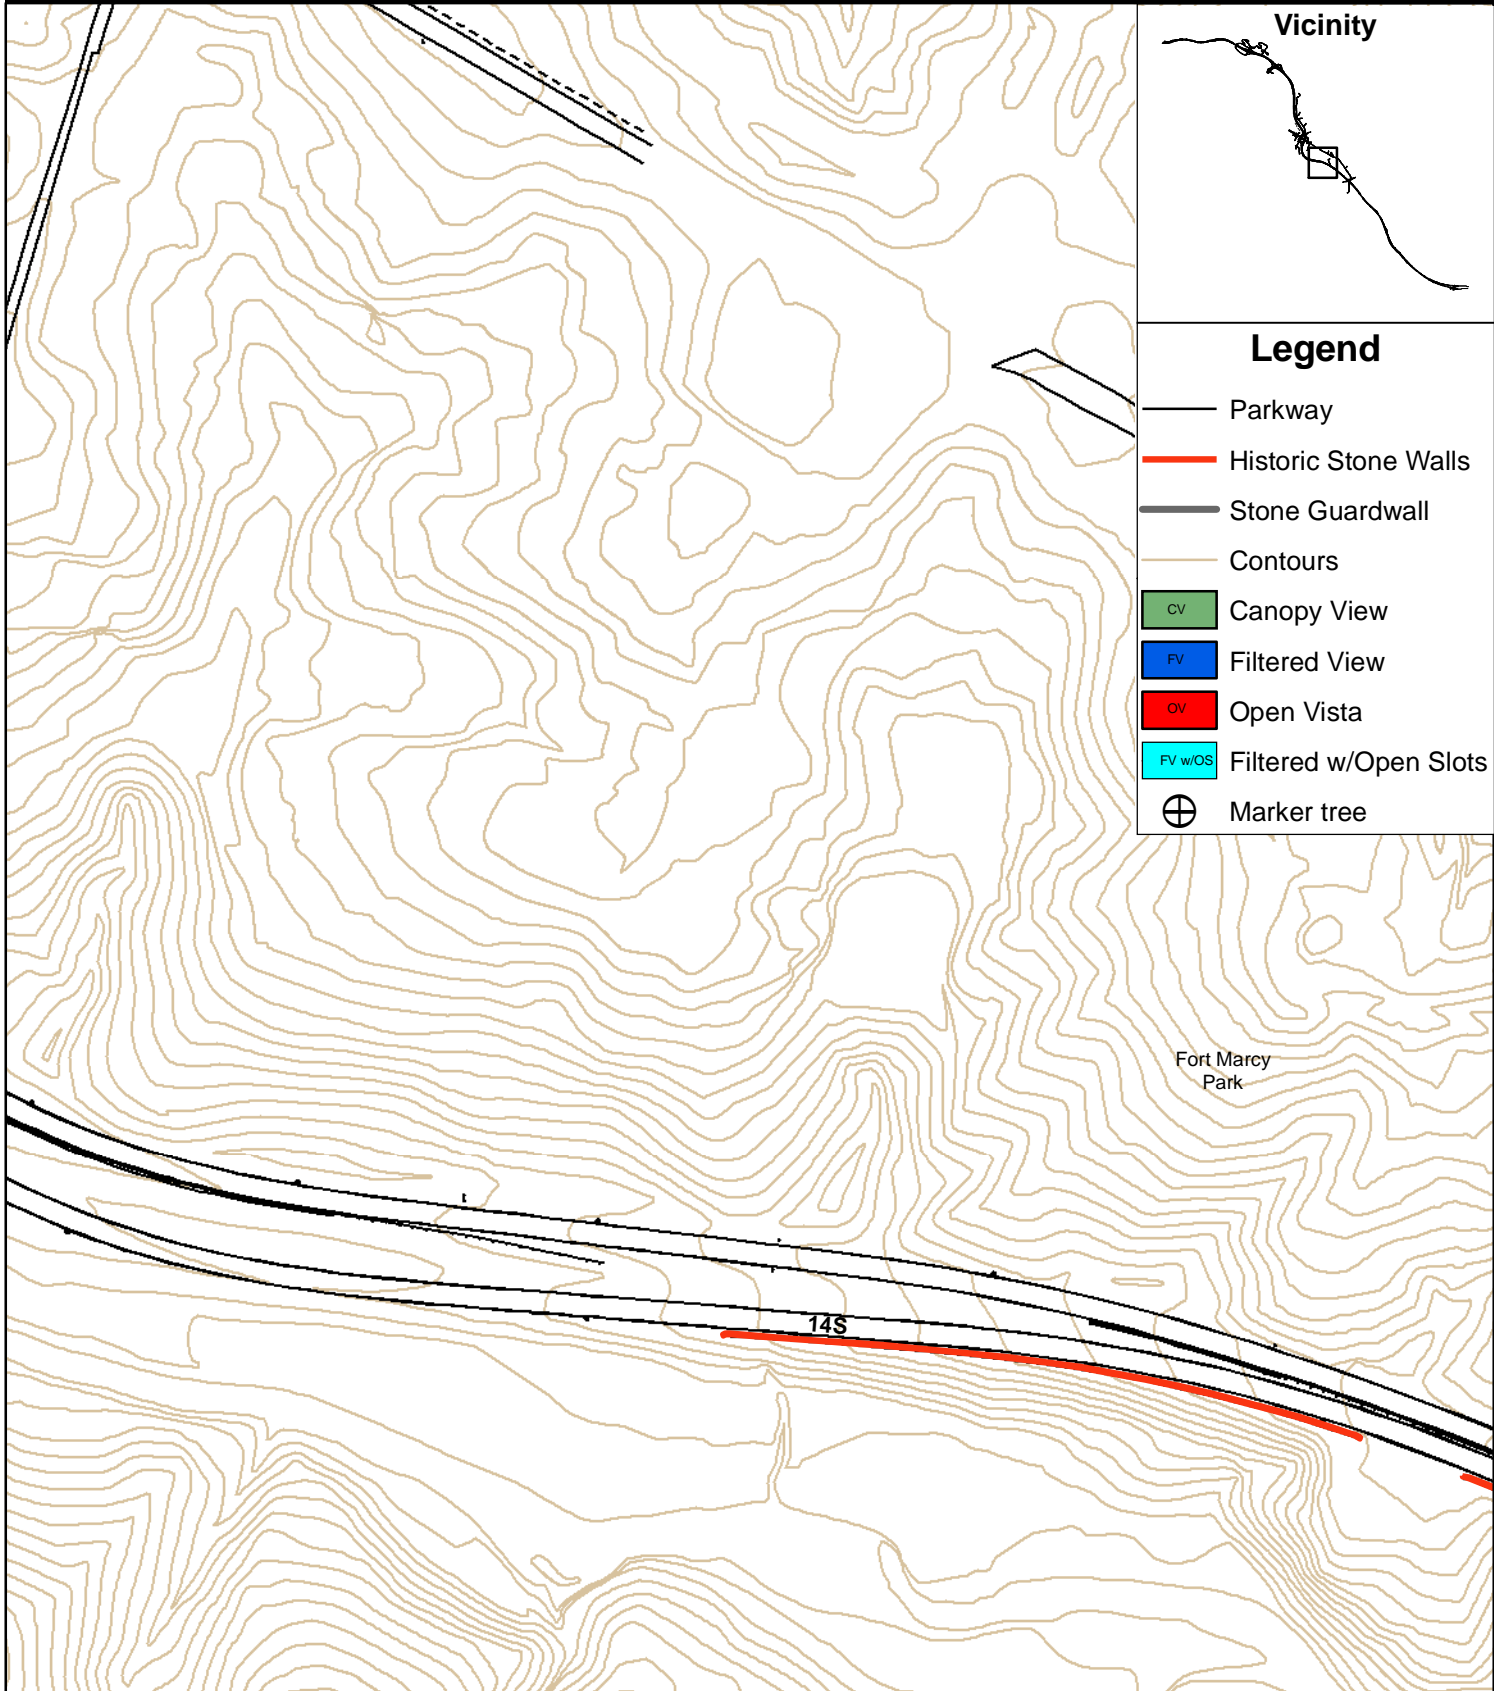

George Washington Memorial Parkway Viewshed Inventory - North Section

Legend	
	Parkway
	Historic Stone Walls
	Stone Guardwall
	Contours
	Canopy View
	Filtered View
	Open Vista
	Filtered w/Open Slots
	Marker tree

Fort Marcy
Park

14S