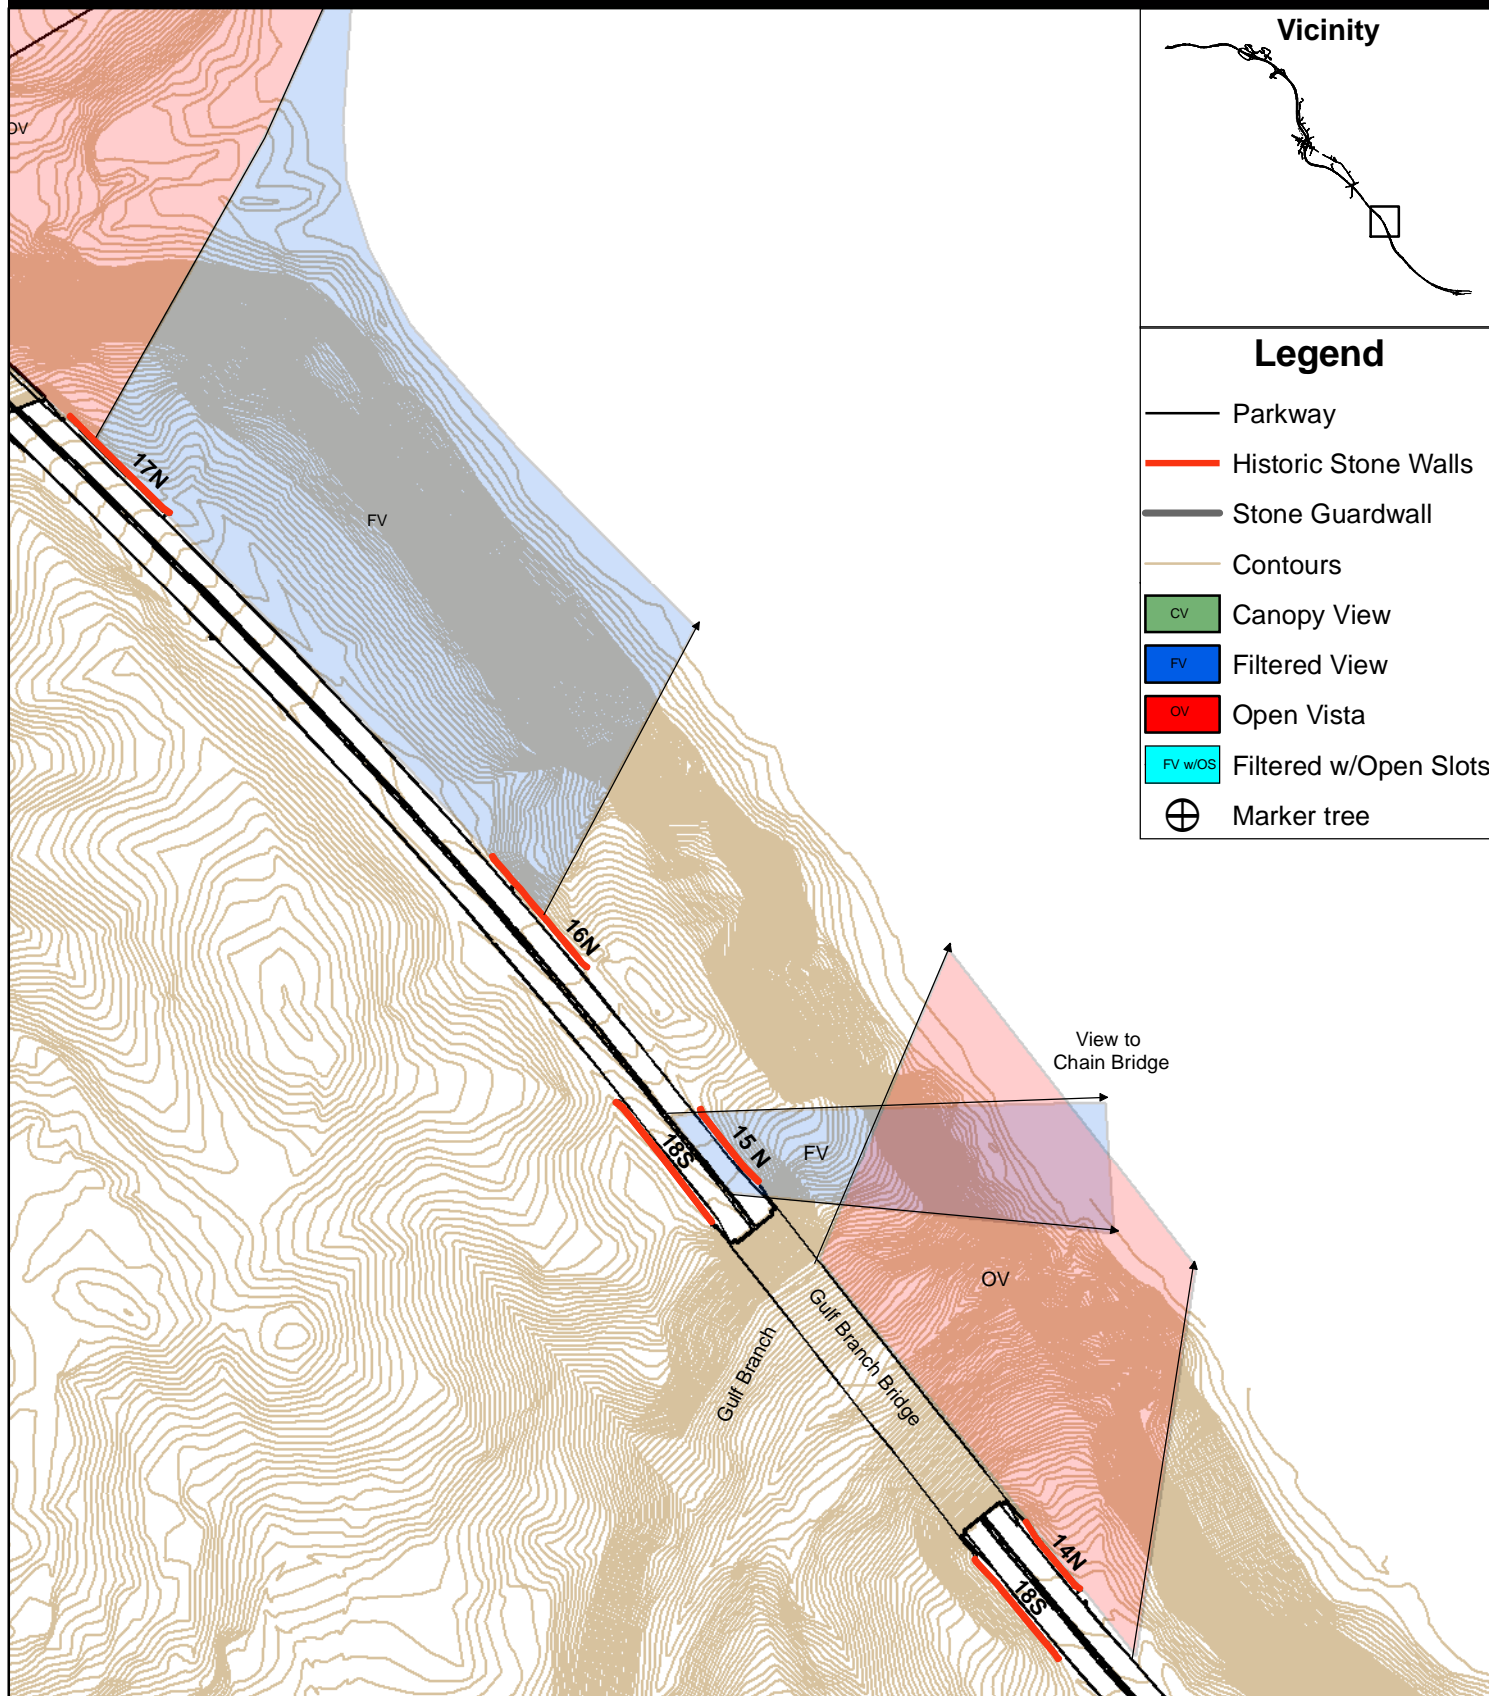

George Washington Memorial Parkway Viewshed Inventory - North Section

Legend

- Parkway
- Historic Stone Walls
- Stone Guardwall
- Contours
- Canopy View
- Filtered View
- Open Vista
- Filtered w/Open Slots
- Marker tree