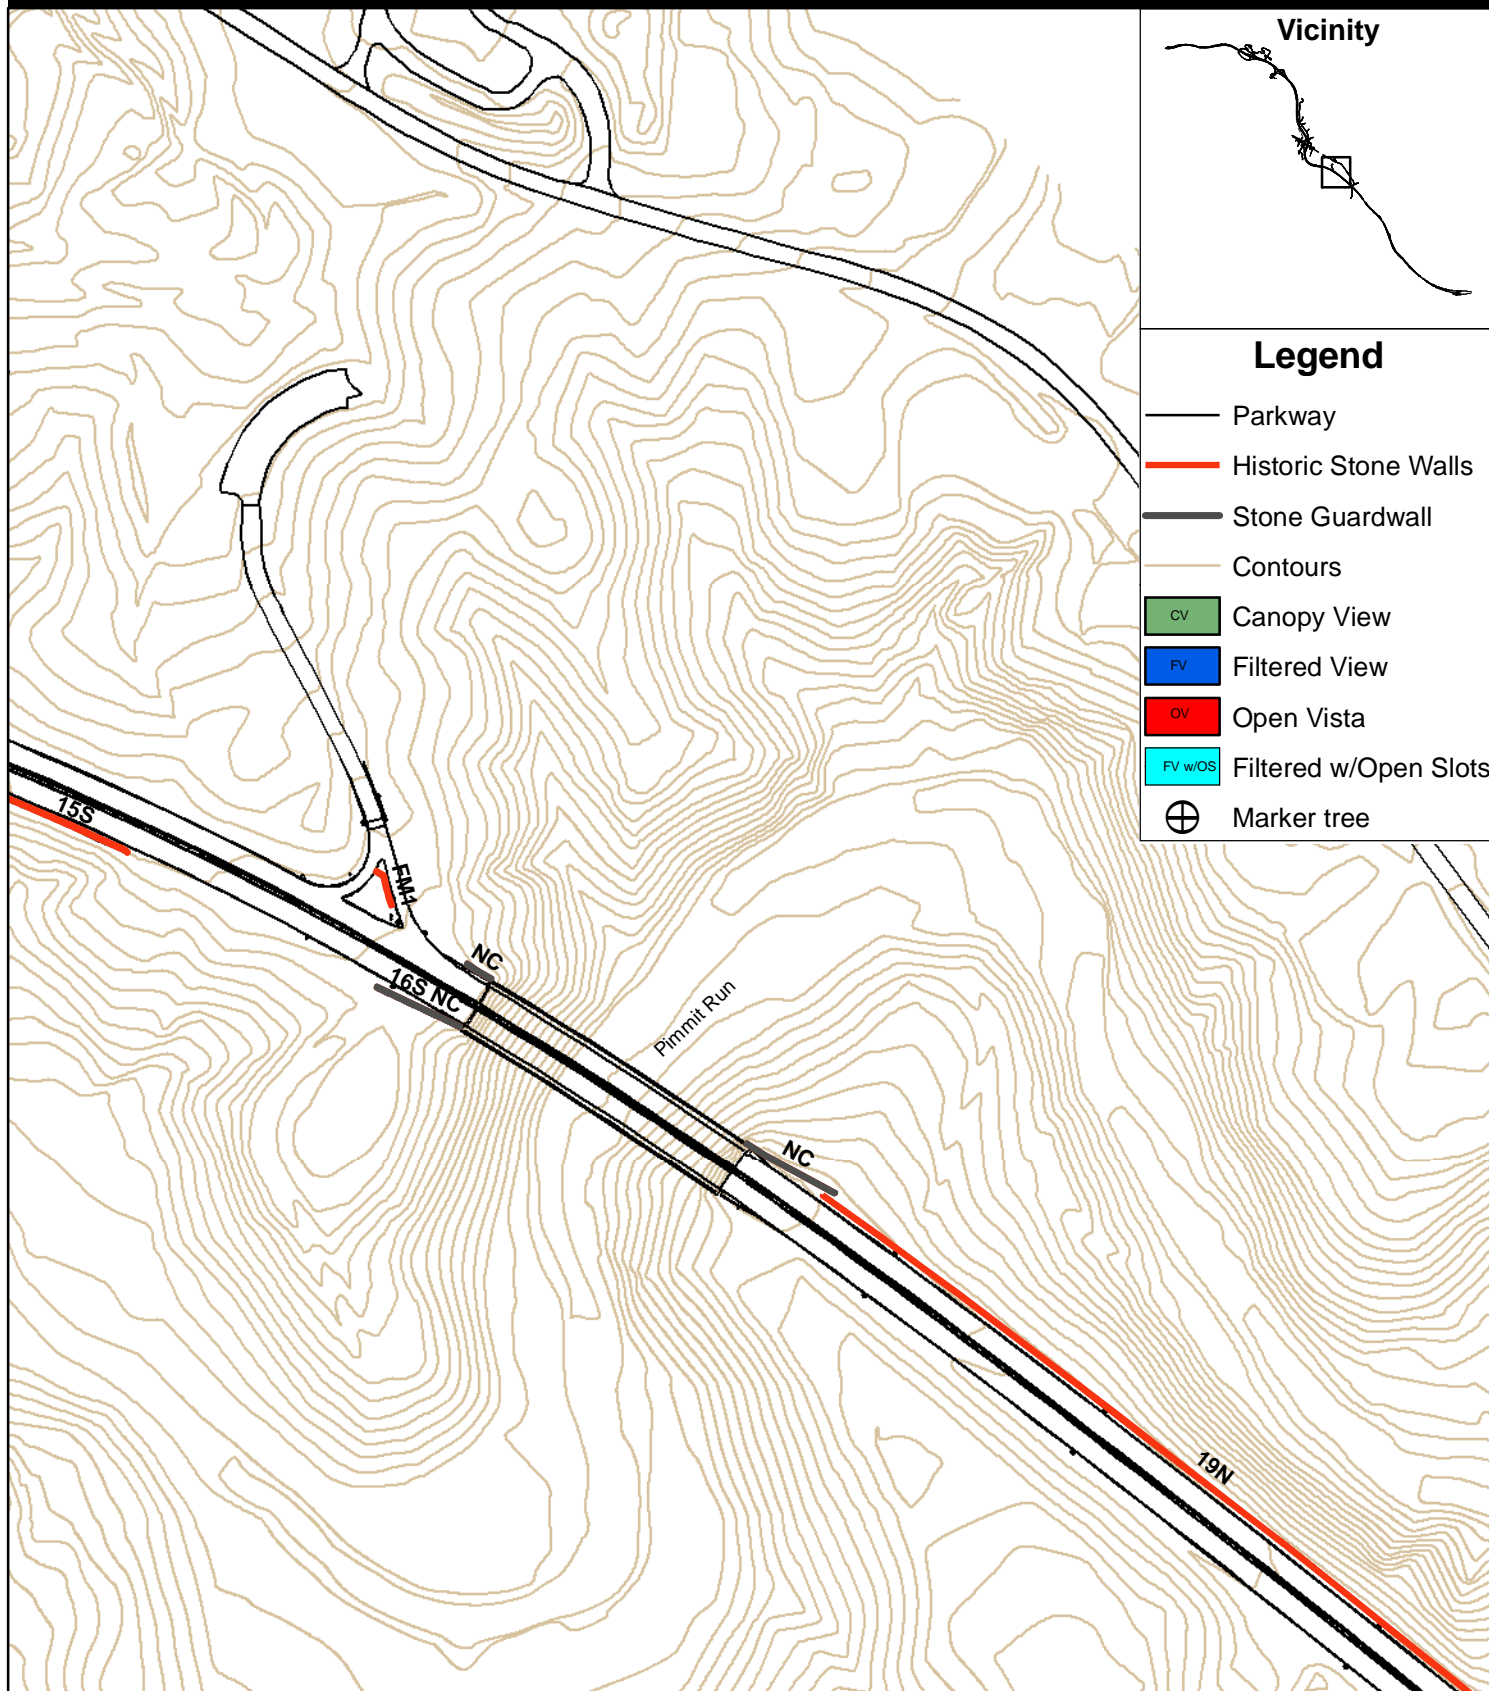

George Washington Memorial Parkway Viewshed Inventory - North Section

Legend	
	Parkway
	Historic Stone Walls
	Stone Guardwall
	Contours
	Canopy View
	Filtered View
	Open Vista
	Filtered w/Open Slots
	Marker tree