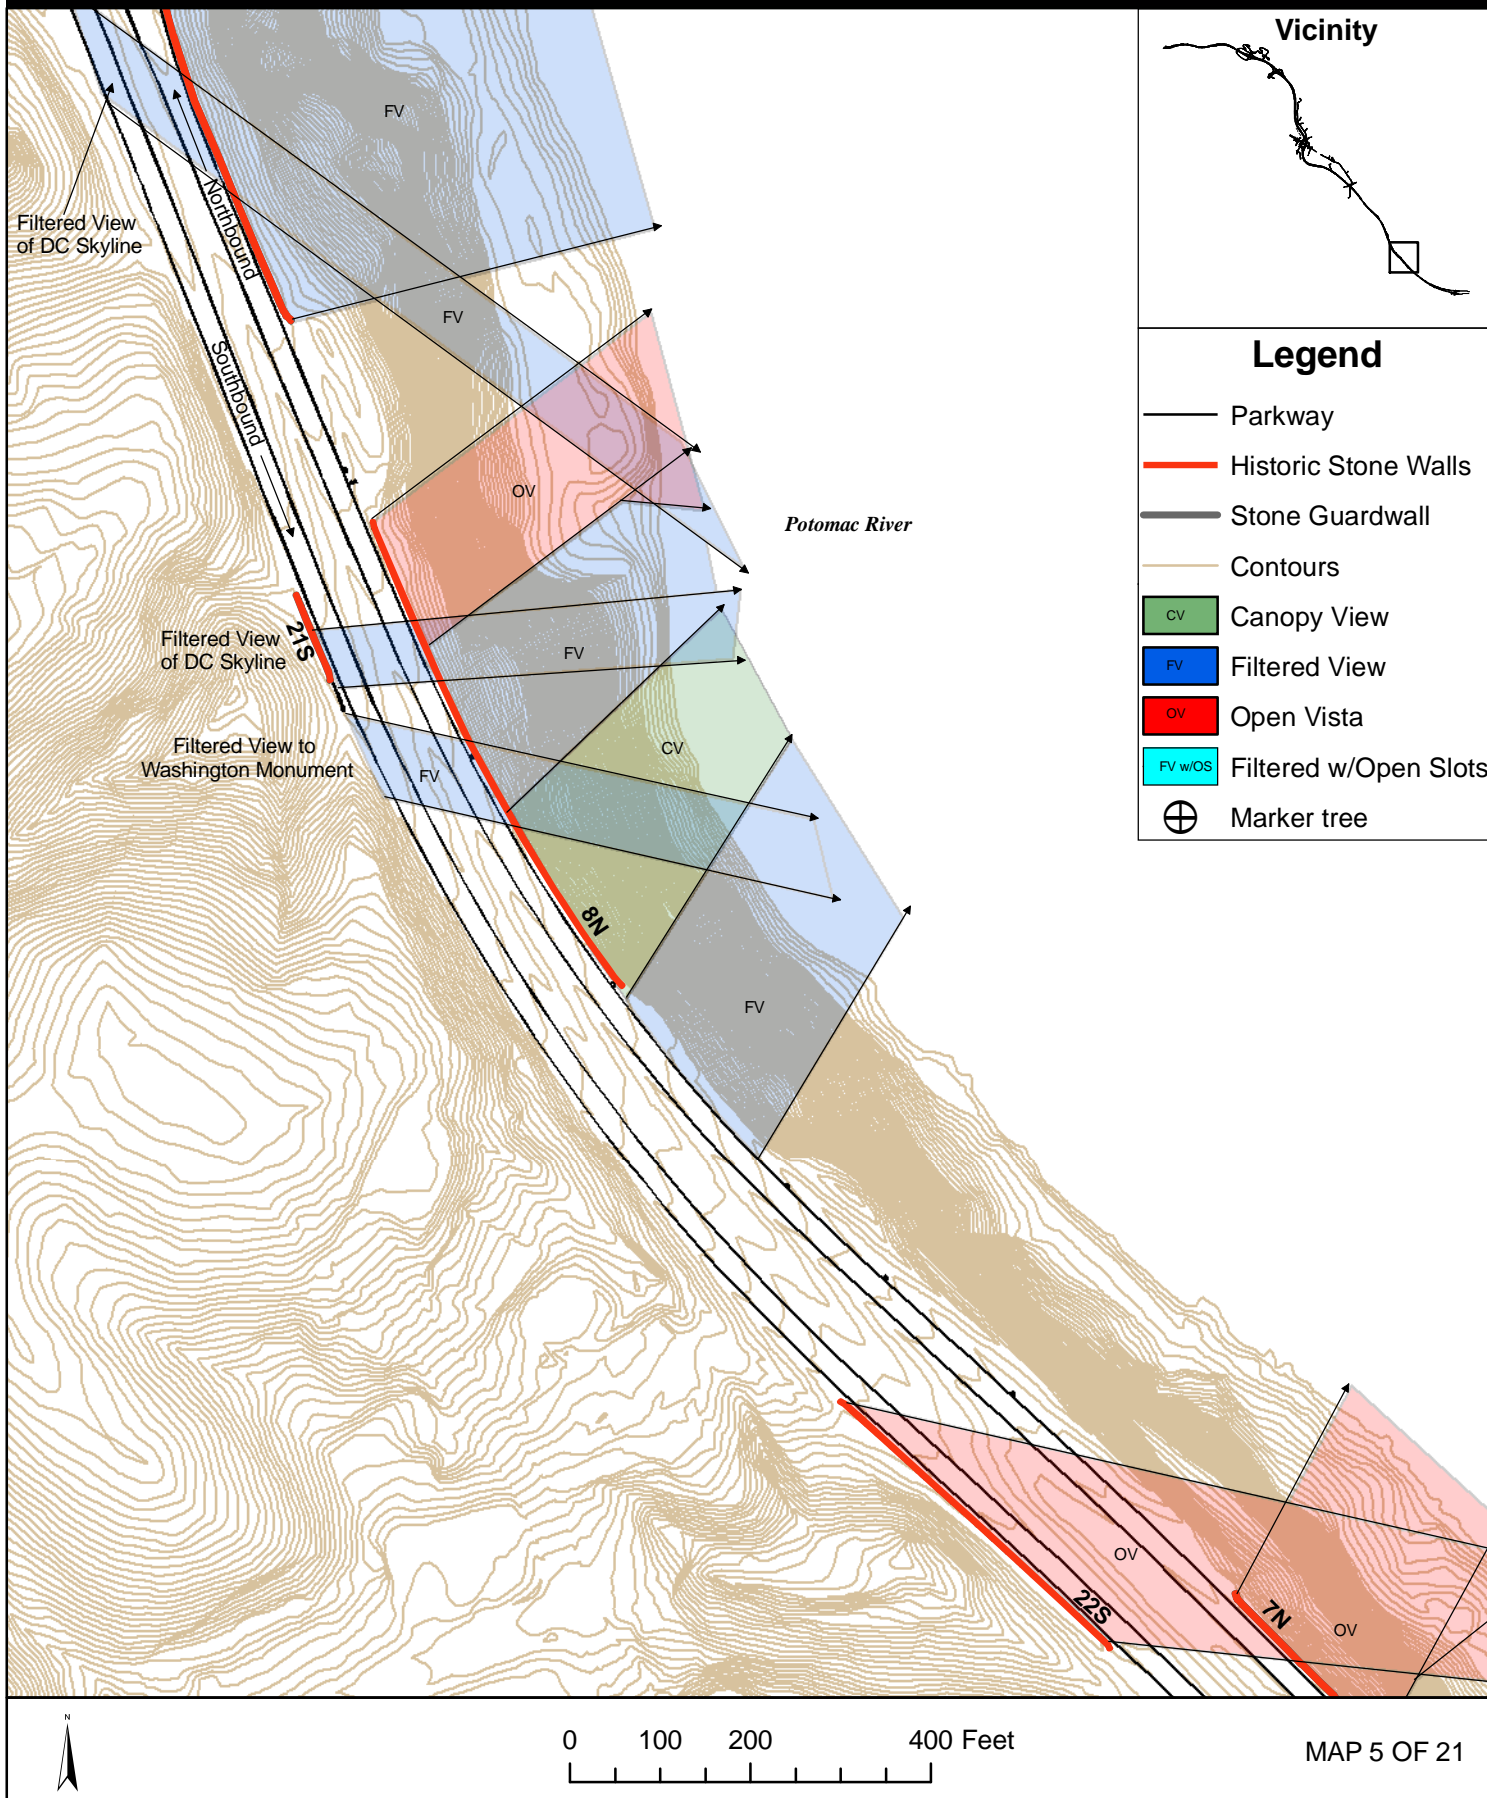

George Washington Memorial Parkway Viewshed Inventory - North Section

Vicinity