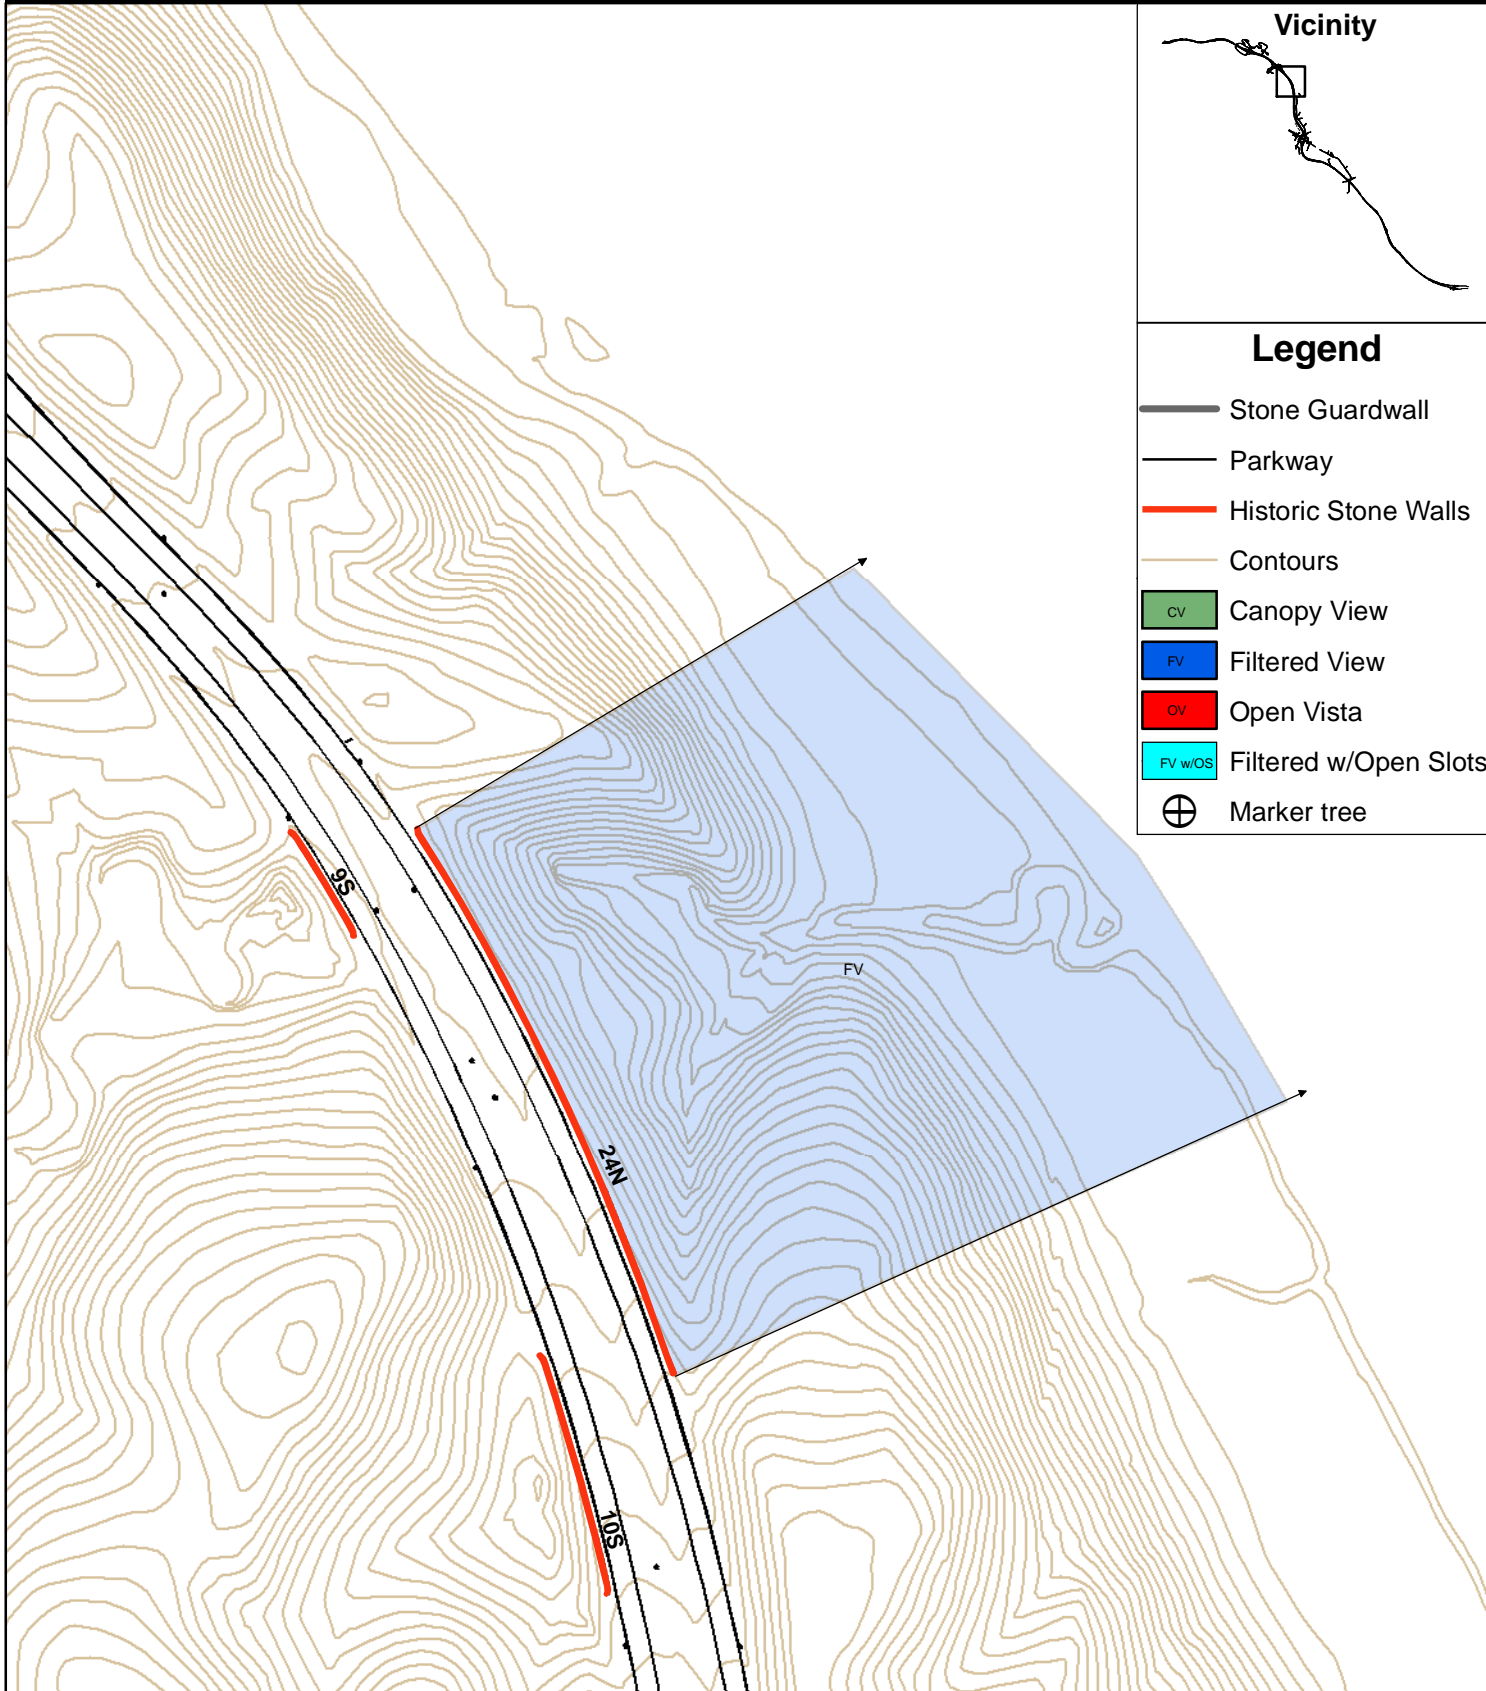

Legend

- Stone Guardwall
- Parkway
- Historic Stone Walls
- Contours
- cv Canopy View
- FV Filtered View
- ov Open Vista
- FV w/OS Filtered w/Open Slots
- ⊕ Marker tree