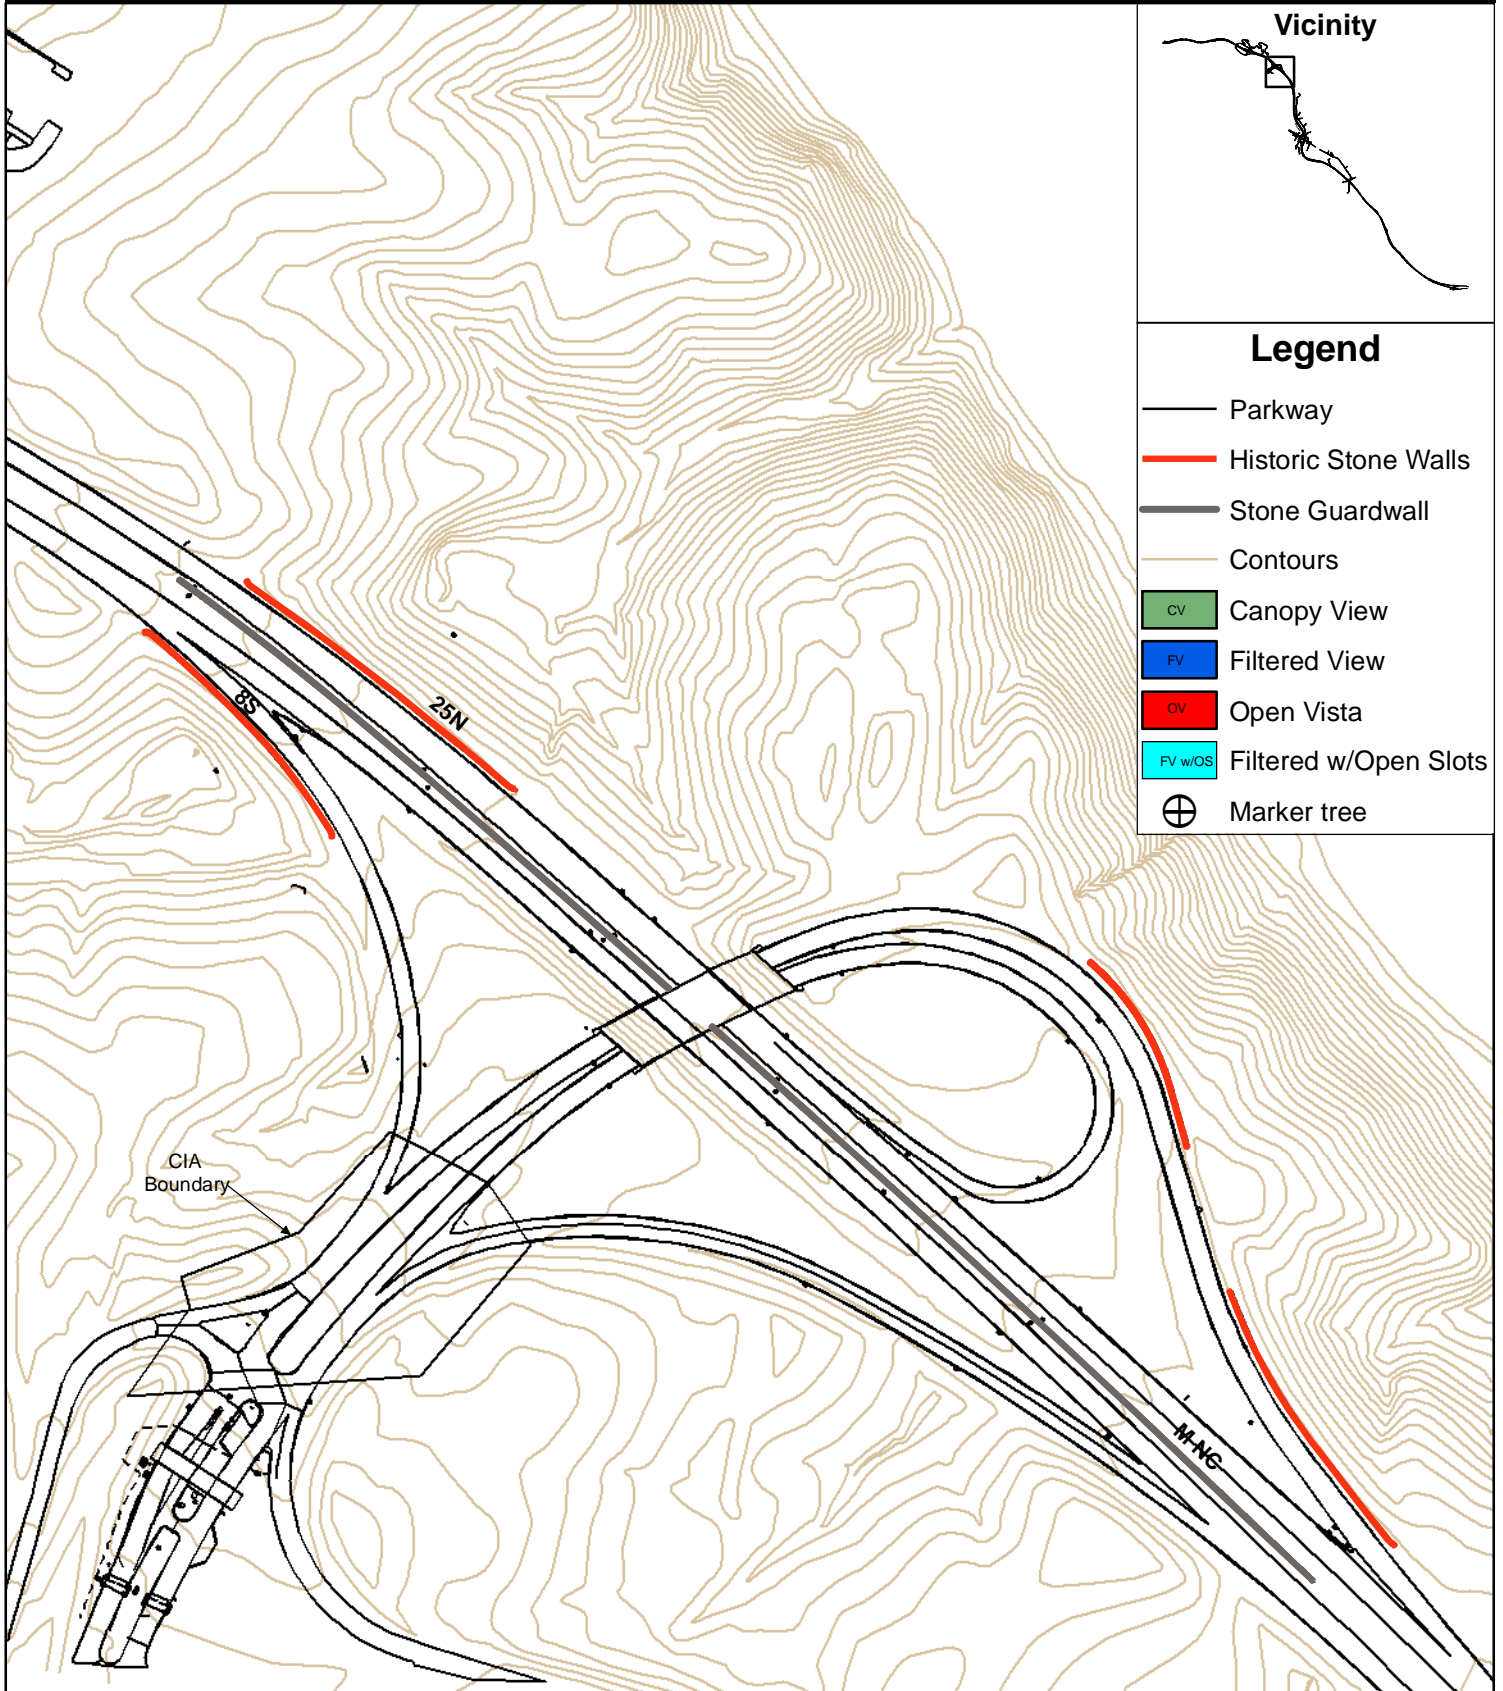

Legend

- Parkway
- Historic Stone Walls
- Stone Guardwall
- Contours
- cv Canopy View
- FV Filtered View
- ov Open Vista
- FV w/OS Filtered w/Open Slots
- ⊕ Marker tree