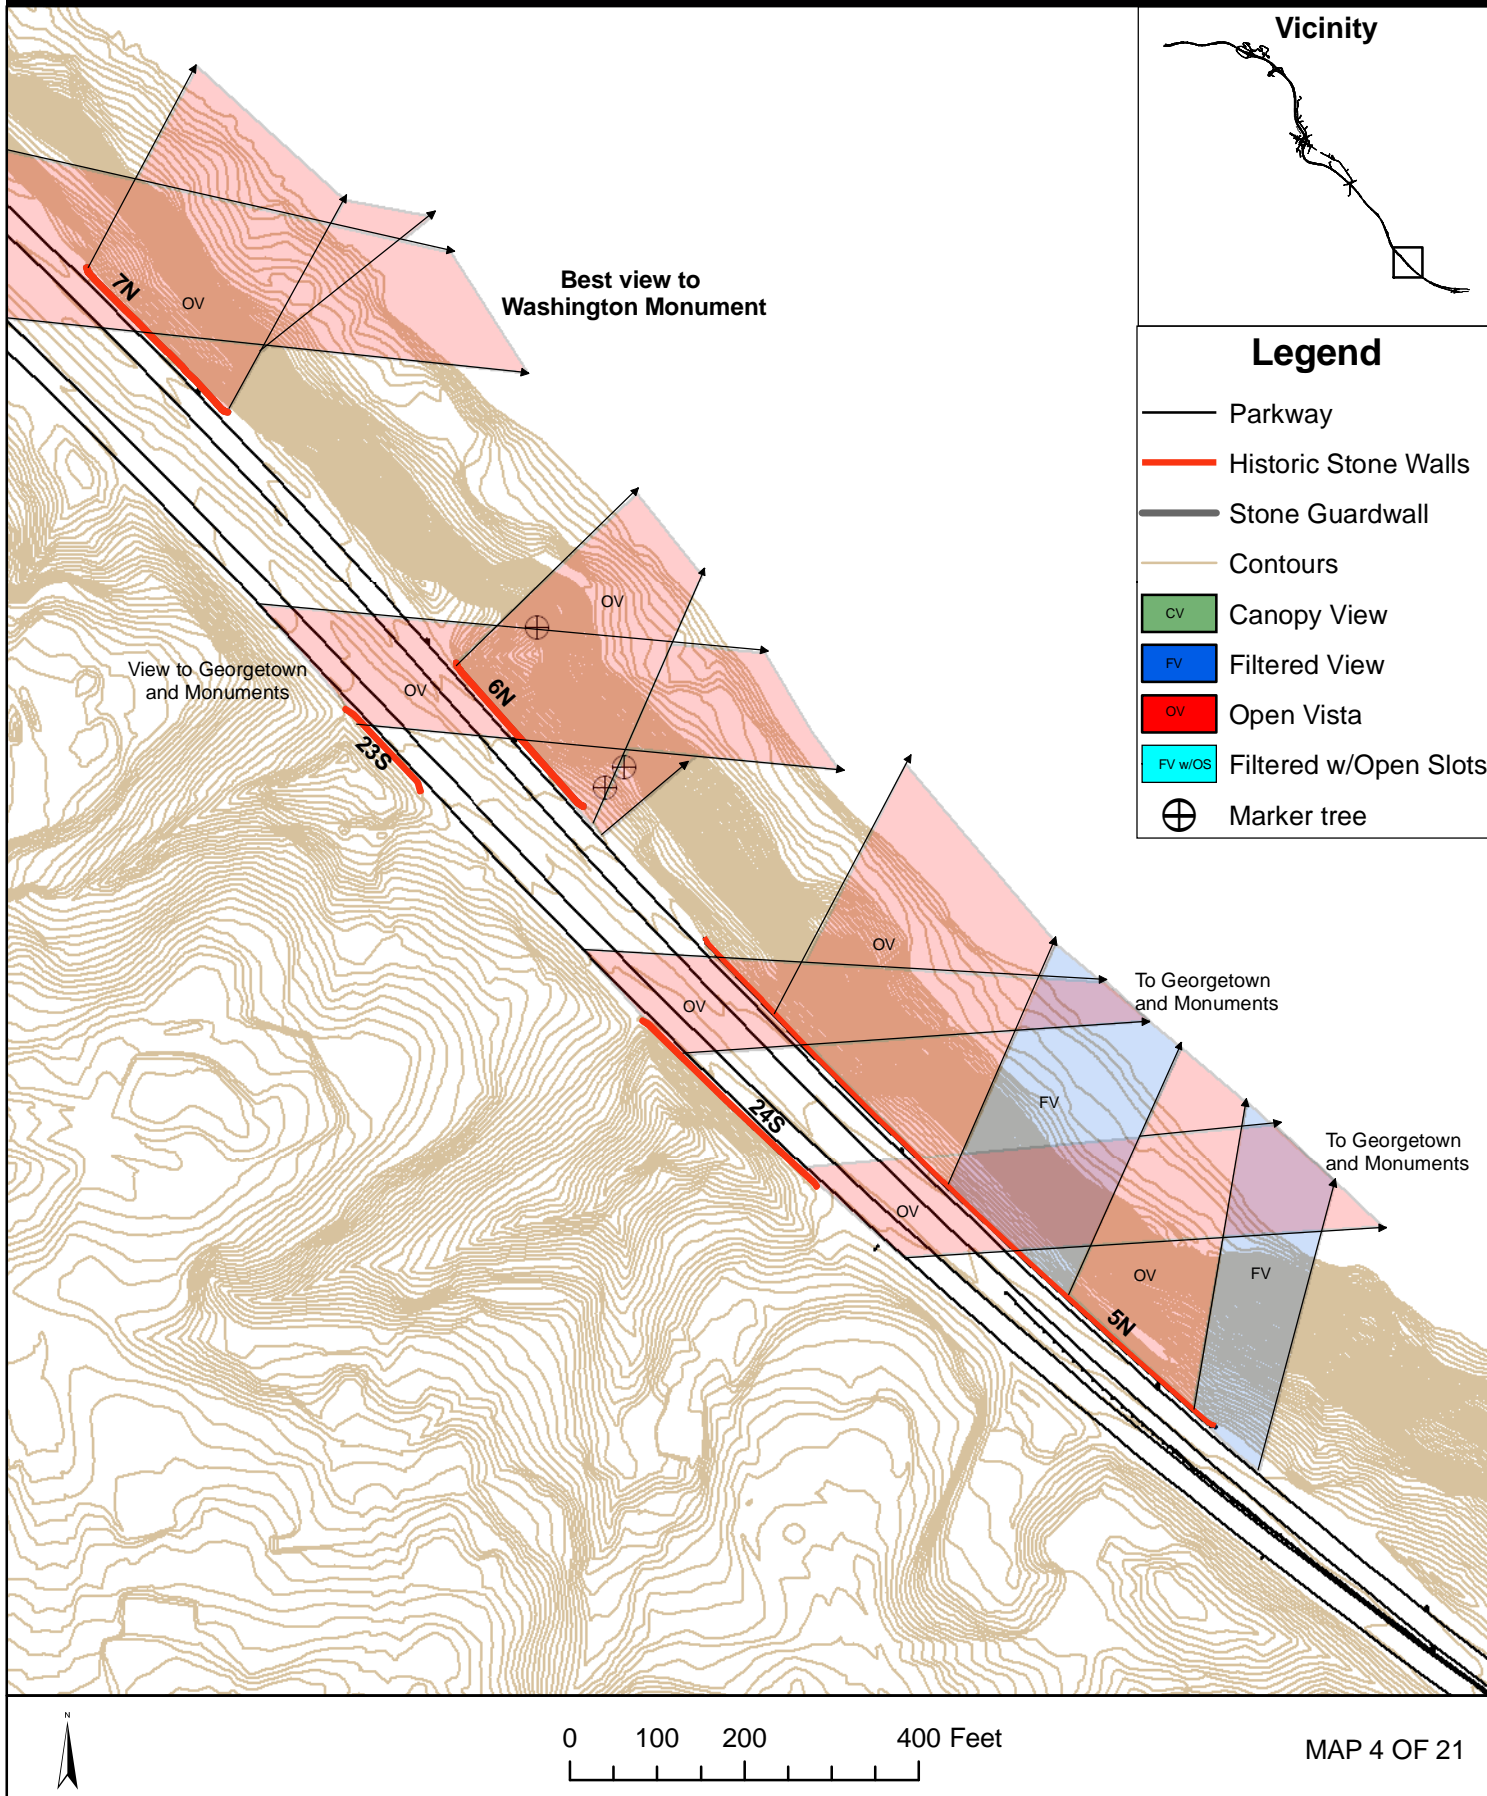

George Washington Memorial Parkway Viewshed Inventory - North Section

Legend

- Parkway
- Historic Stone Walls
- Stone Guardwall
- Contours
- CV Canopy View
- FV Filtered View
- OV Open Vista
- FV w/OS Filtered w/Open Slots
- Marker tree