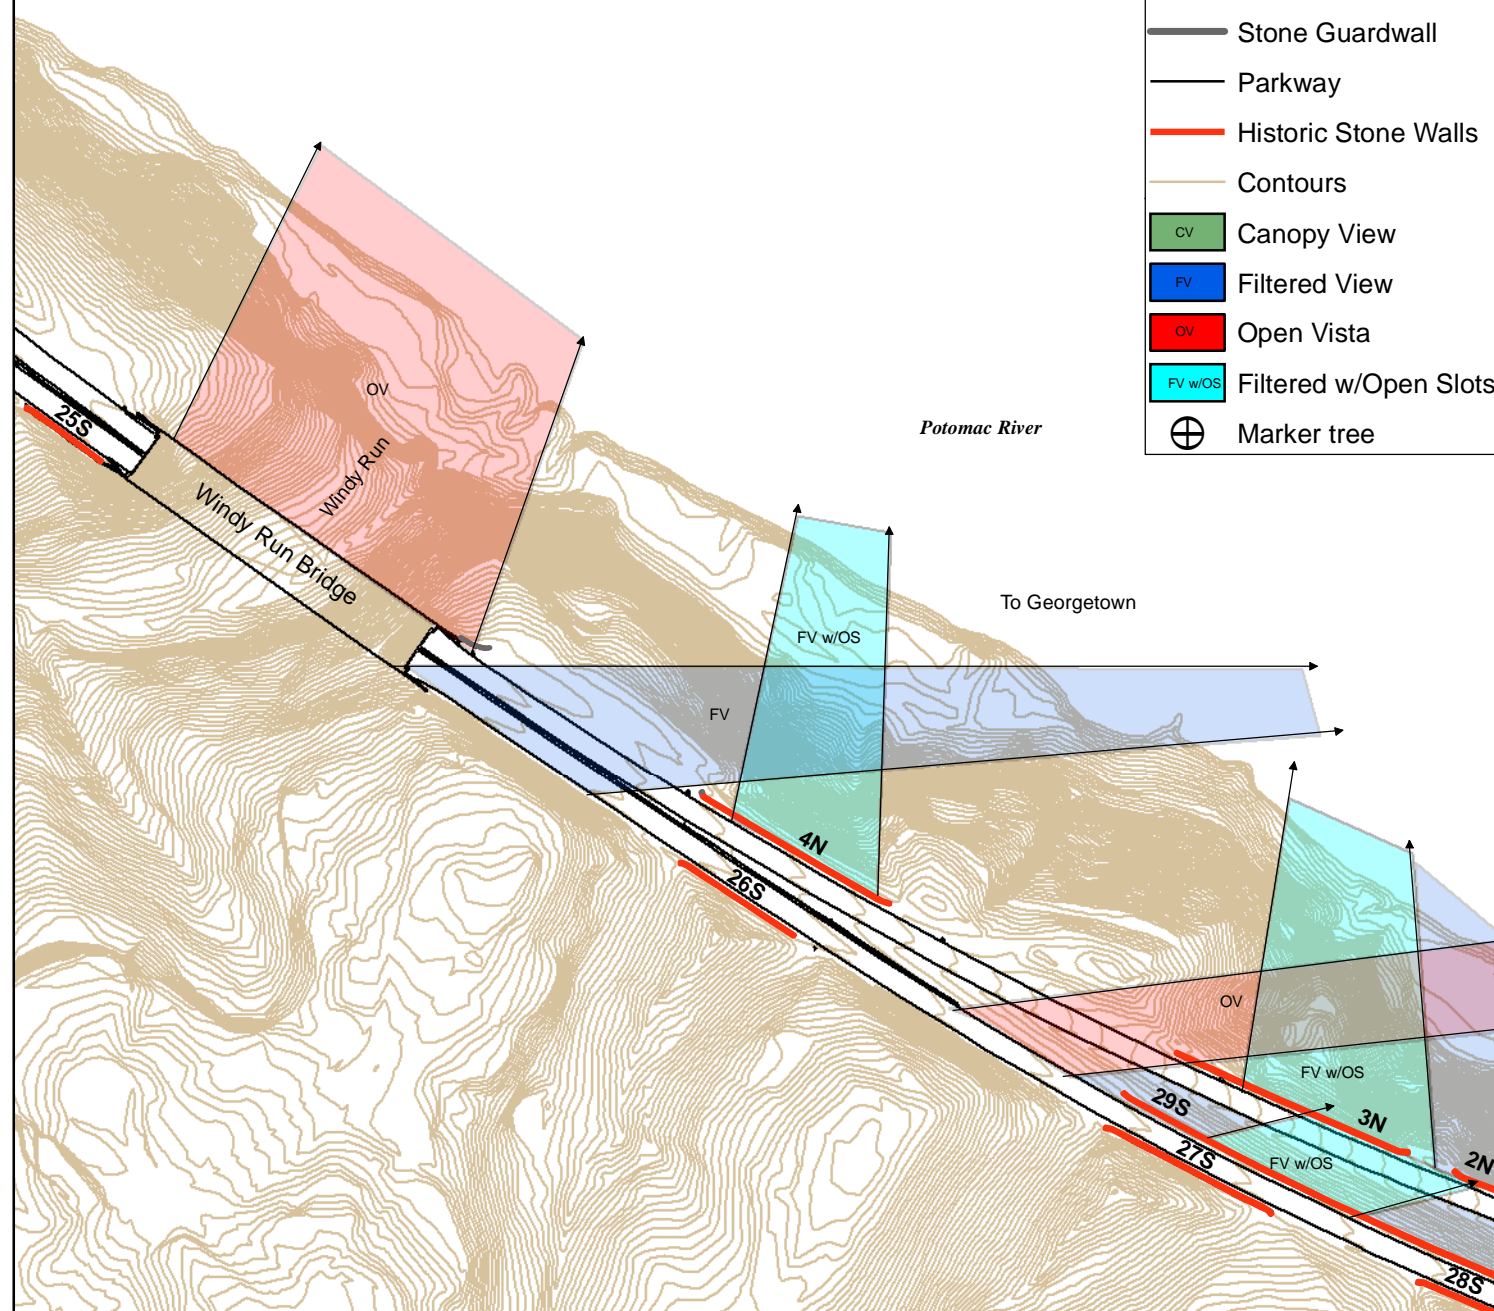

Legend

- Stone Guardwall
- Parkway
- Historic Stone Walls
- Contours
- cv Canopy View
- FV Filtered View
- ov Open Vista
- FV w/OS Filtered w/Open Slots
- Marker tree