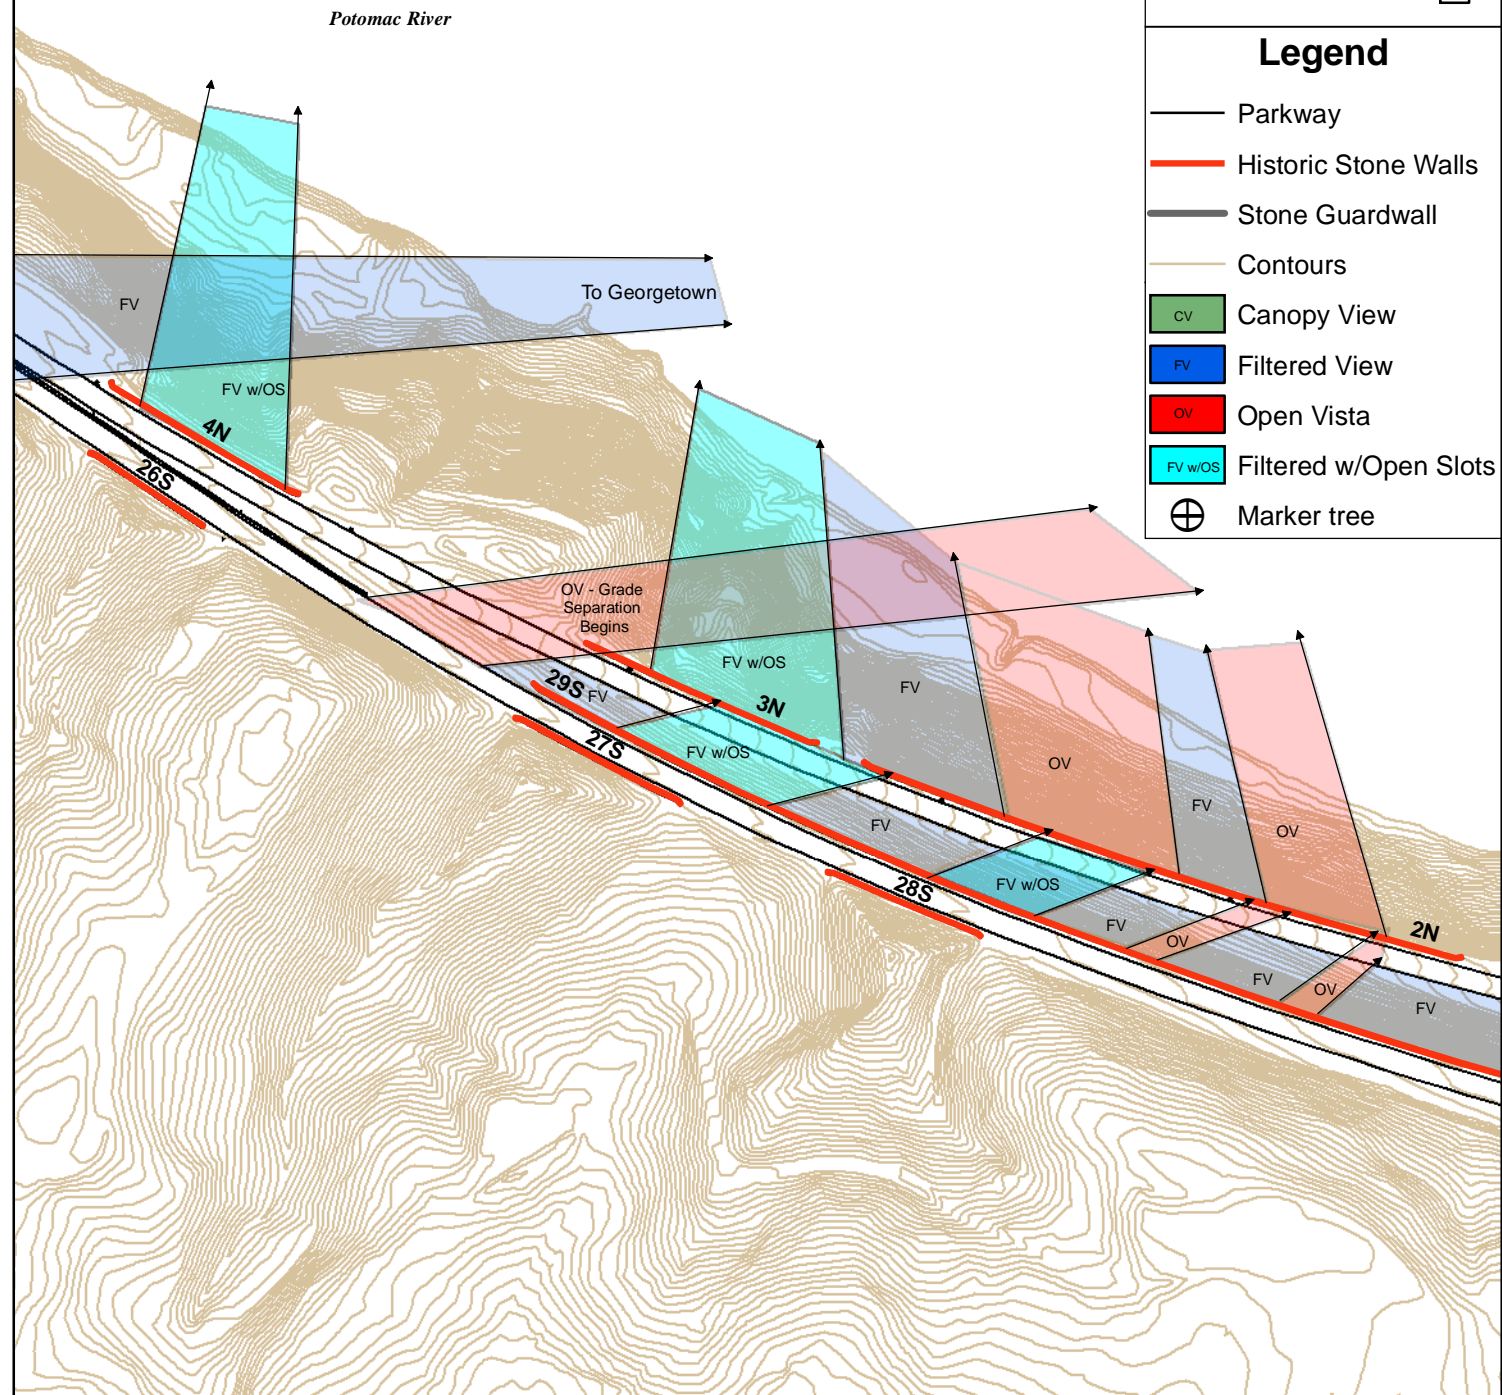

Potomac River

0 100 200 400 Feet

George Washington Memorial Parkway Viewshed Inventory - North Section

Legend

- Parkway
- Historic Stone Walls
- Stone Guardwall
- Contours
- CV Canopy View
- FV Filtered View
- OV Open Vista
- FV w/OS Filtered w/Open Slots
- Marker tree