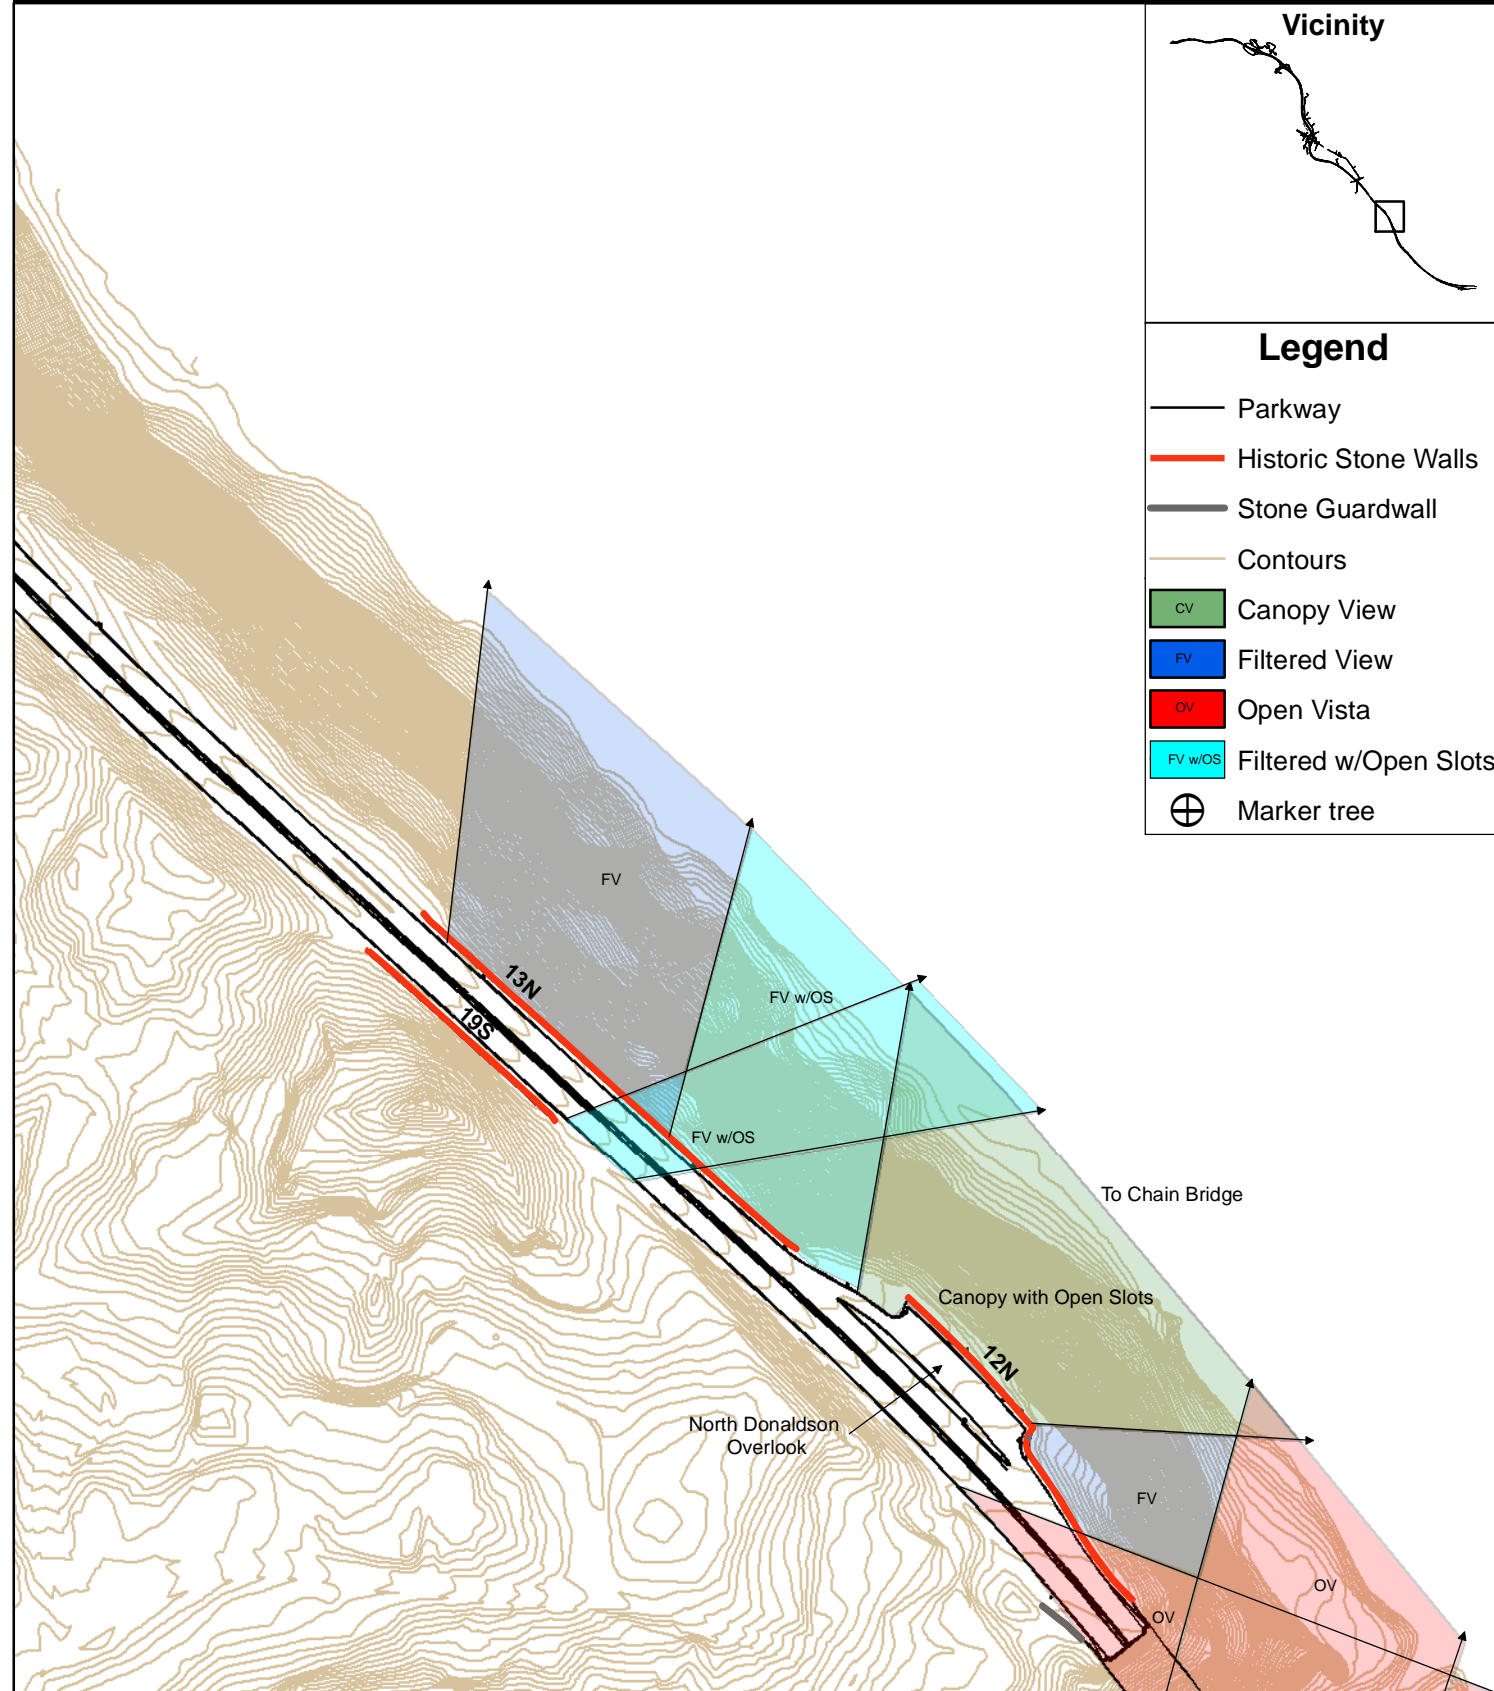

Legend

- Parkway
- Historic Stone Walls
- Stone Guardwall
- Contours
- CV Canopy View
- FV Filtered View
- OV Open Vista
- FV w/OS Filtered w/Open Slots
- ⊕ Marker tree