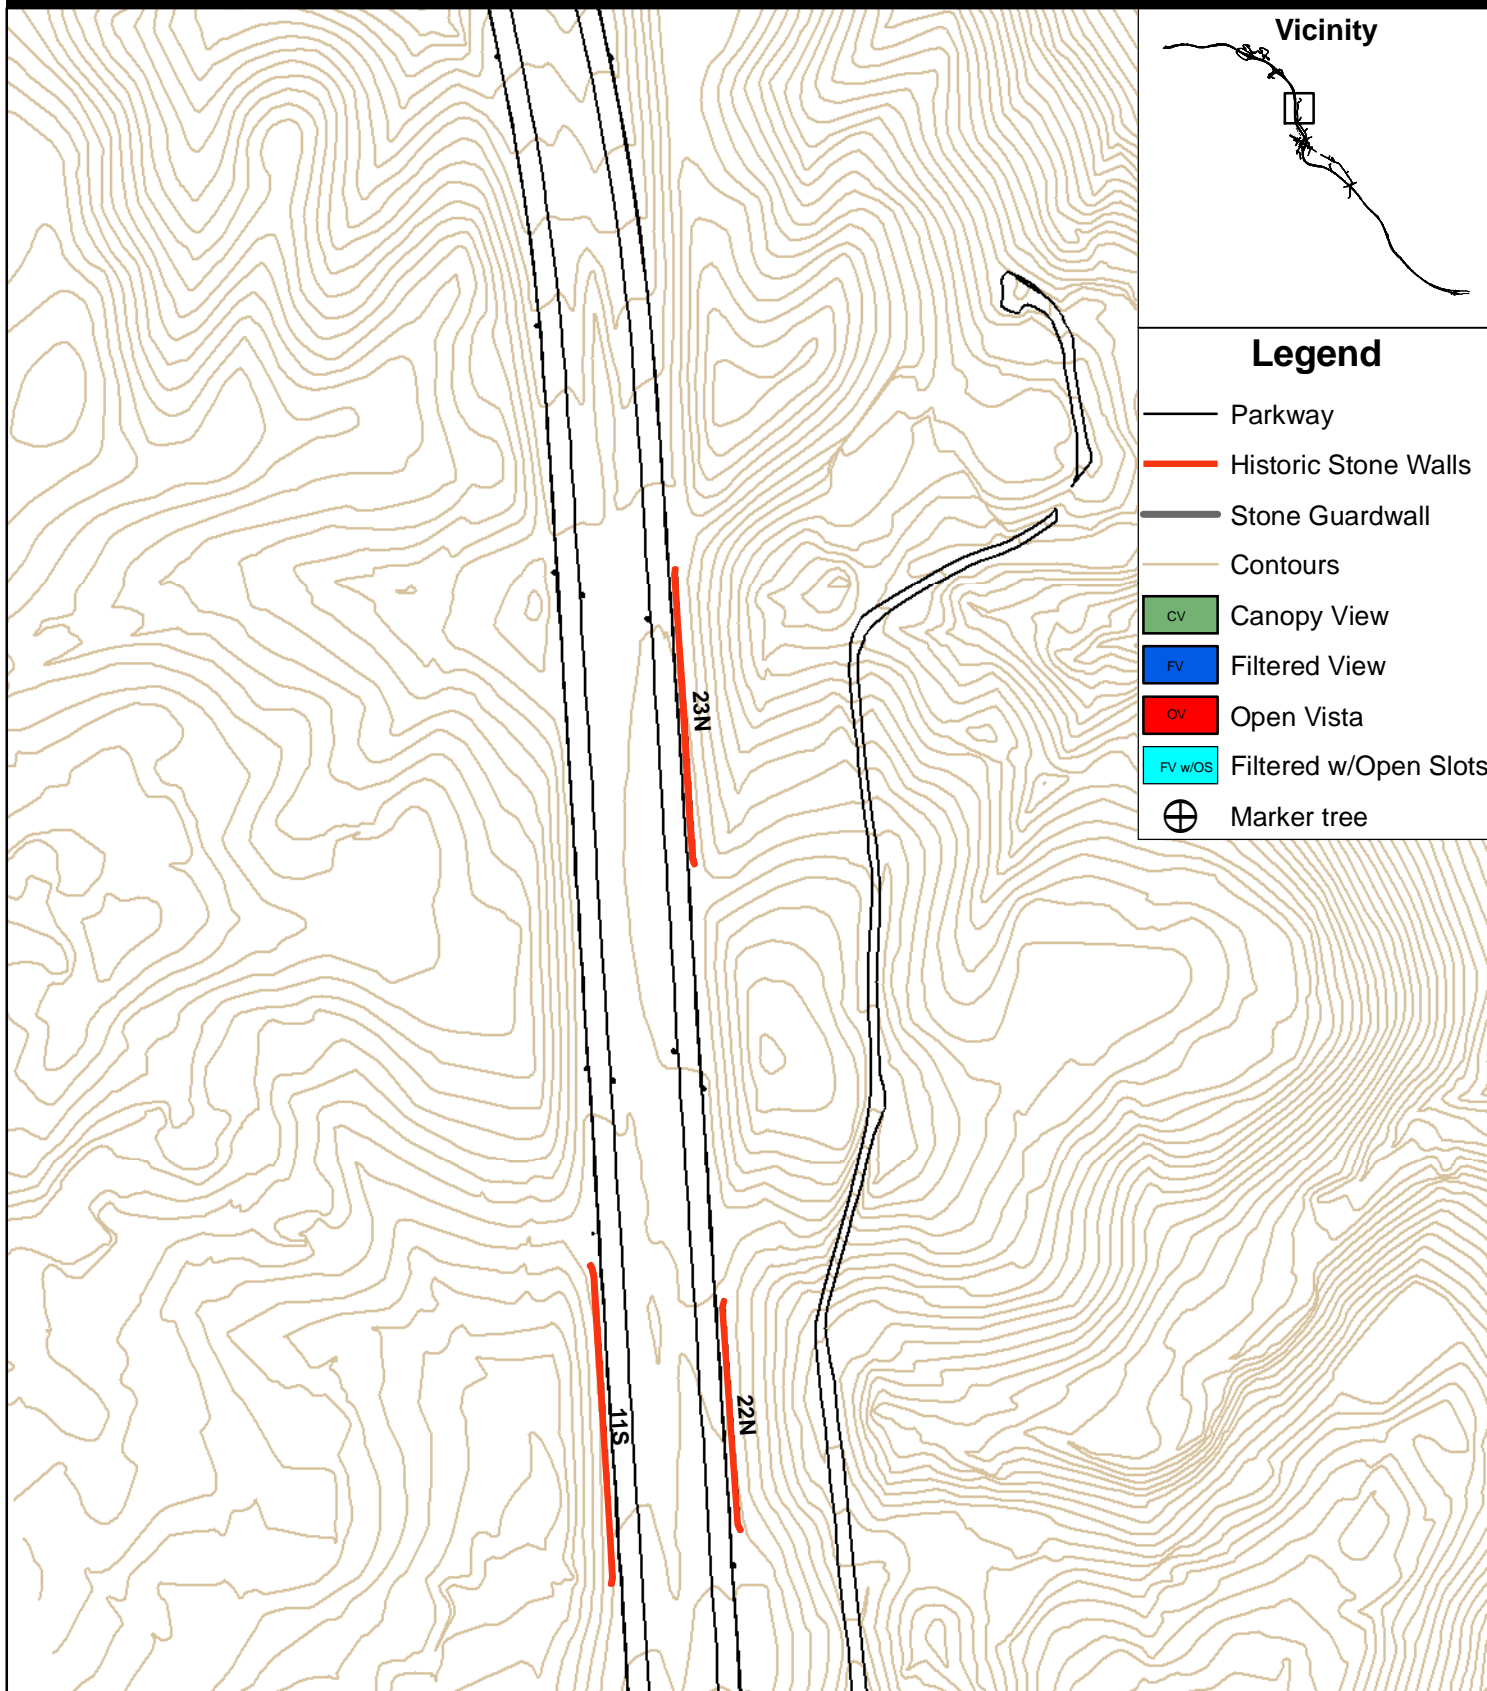

Legend

- Parkway
- Historic Stone Walls
- Stone Guardwall
- Contours
- CV Canopy View
- FV Filtered View
- OV Open Vista
- FV w/OS Filtered w/Open Slots
- Marker tree