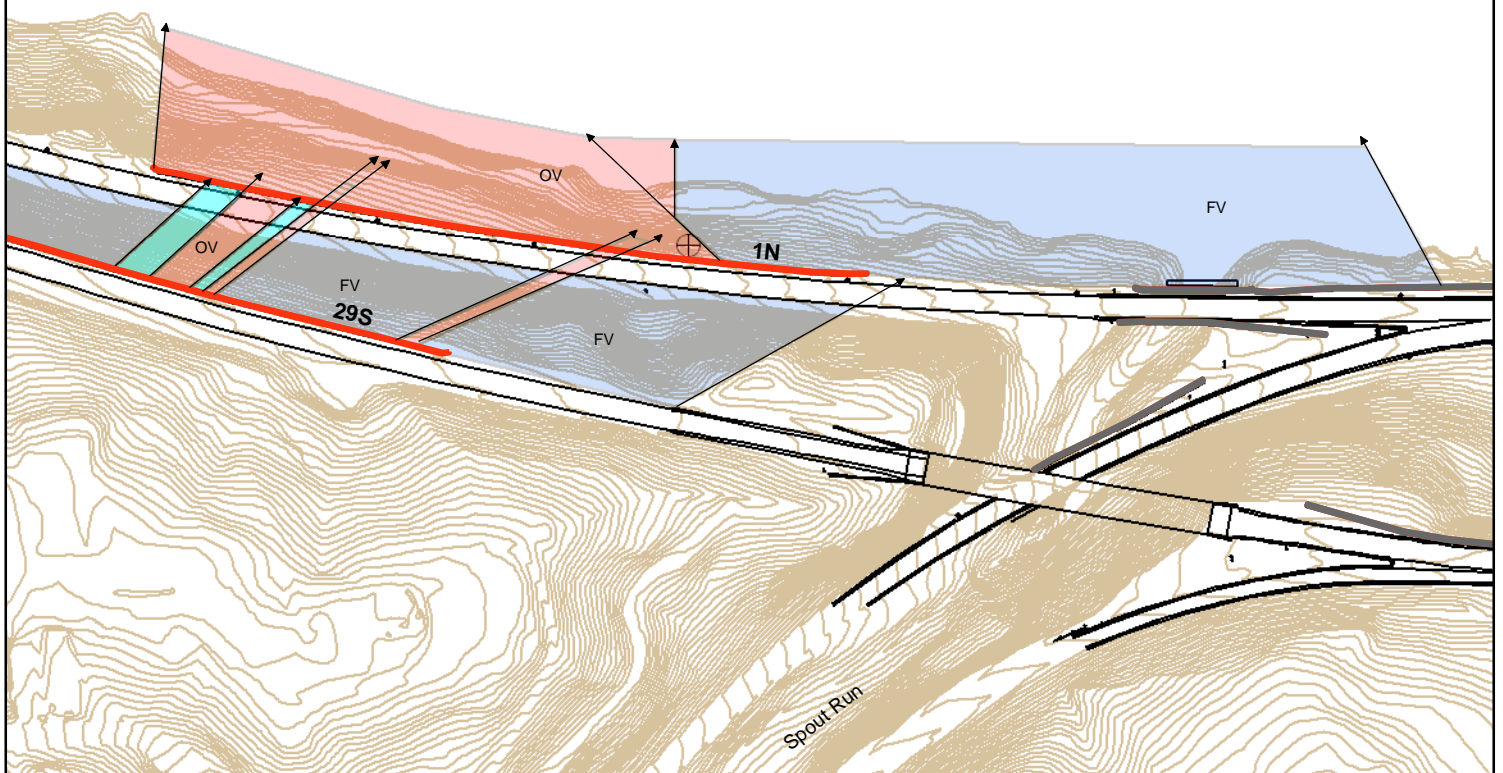

0 100 200 400 Feet