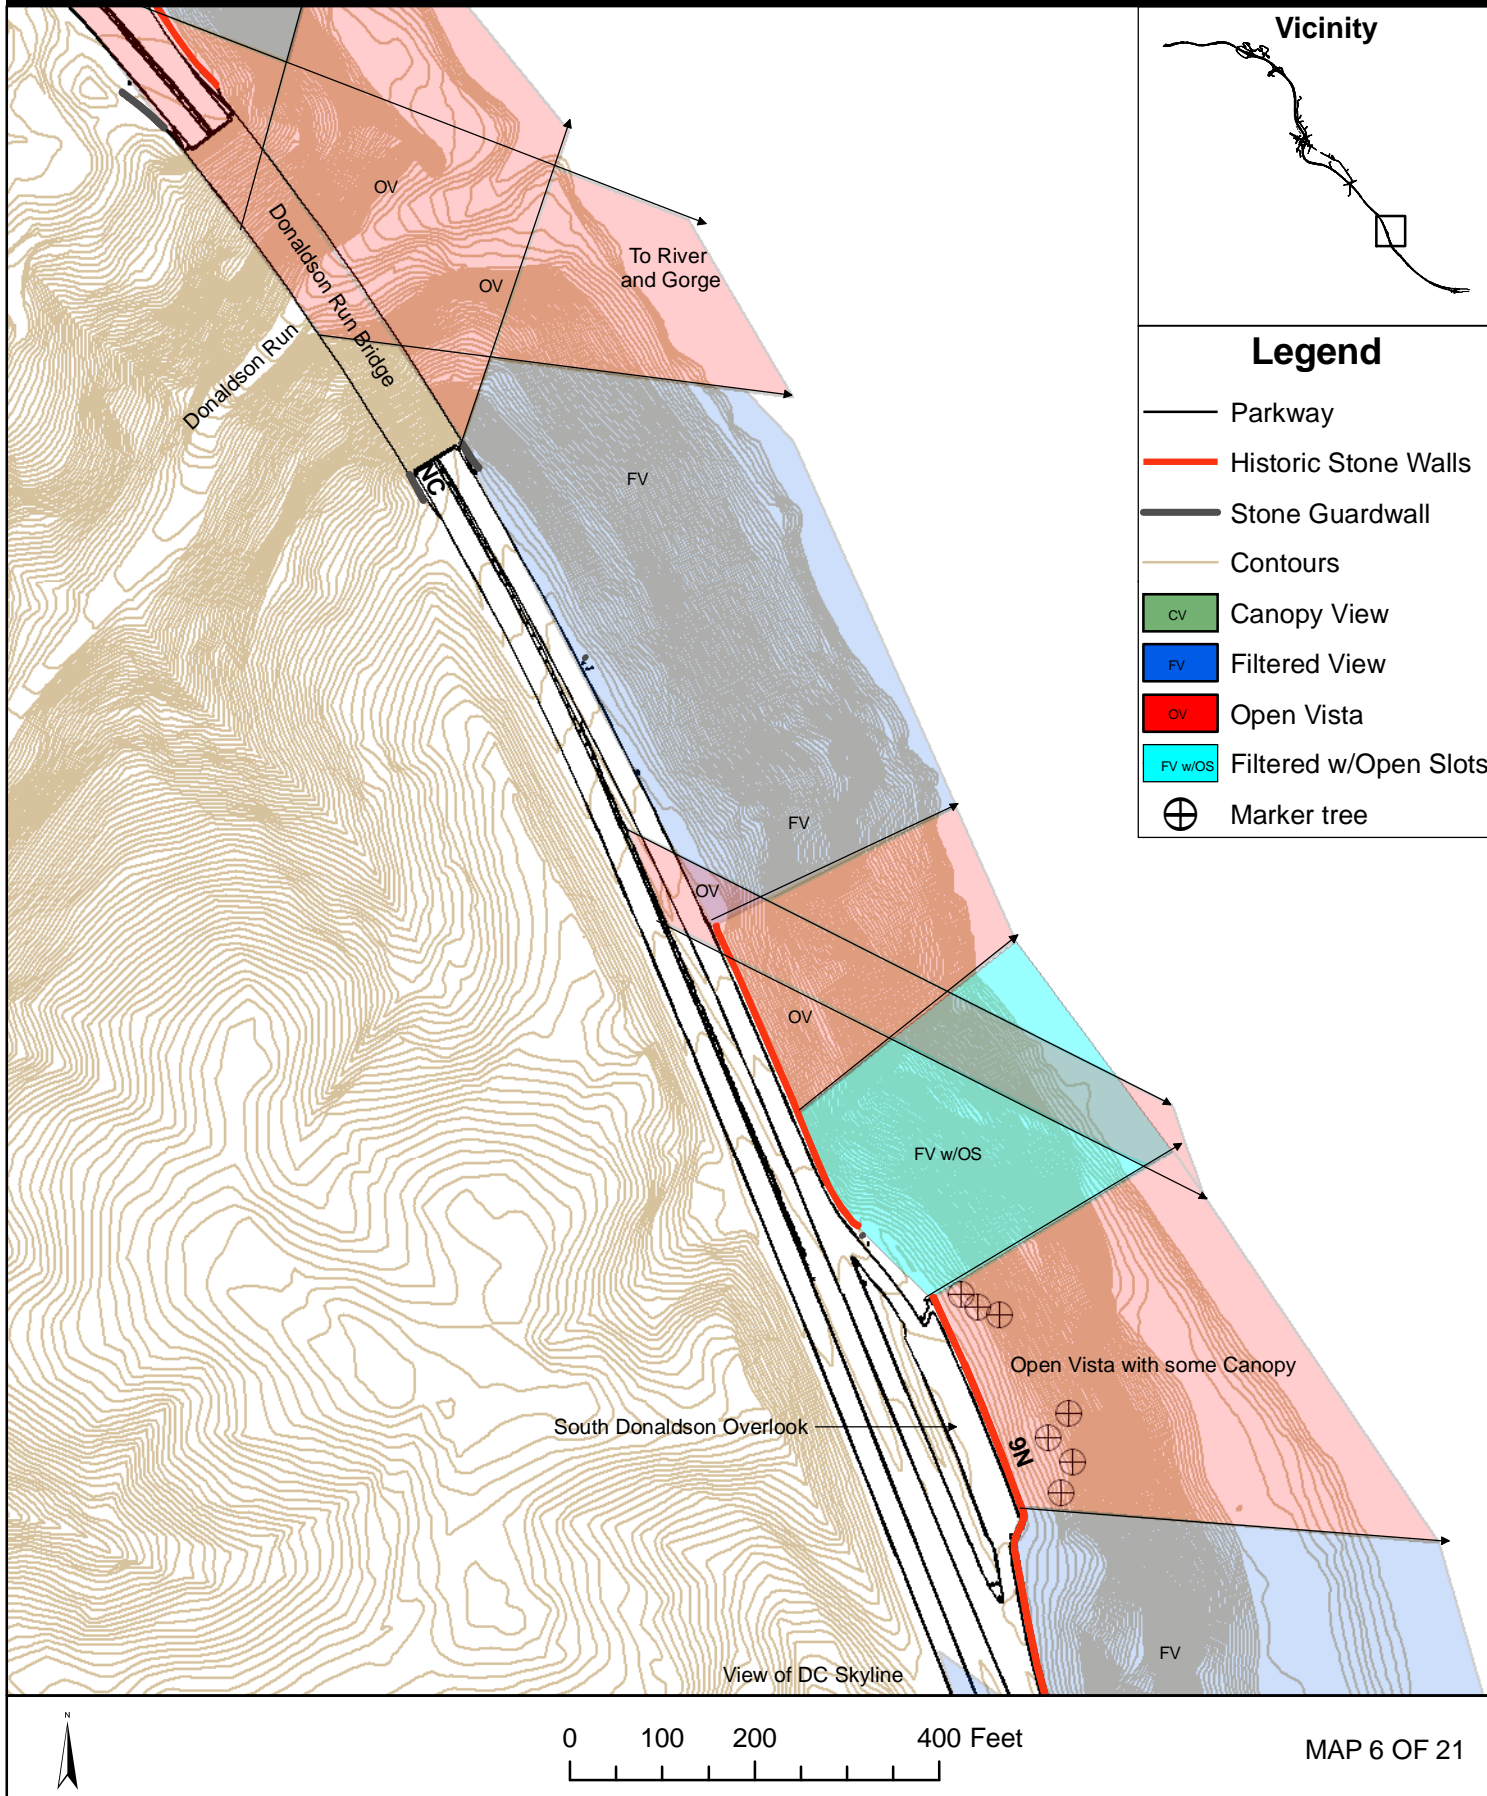

George Washington Memorial Parkway Viewshed Inventory - North Section

Vicinity

Legend

- Parkway
- Historic Stone Walls
- Stone Guardwall
- Contours
- Canopy View
- Filtered View
- Open Vista
- Filtered w/Open Slots
- Marker tree

0 100 200 400 Feet