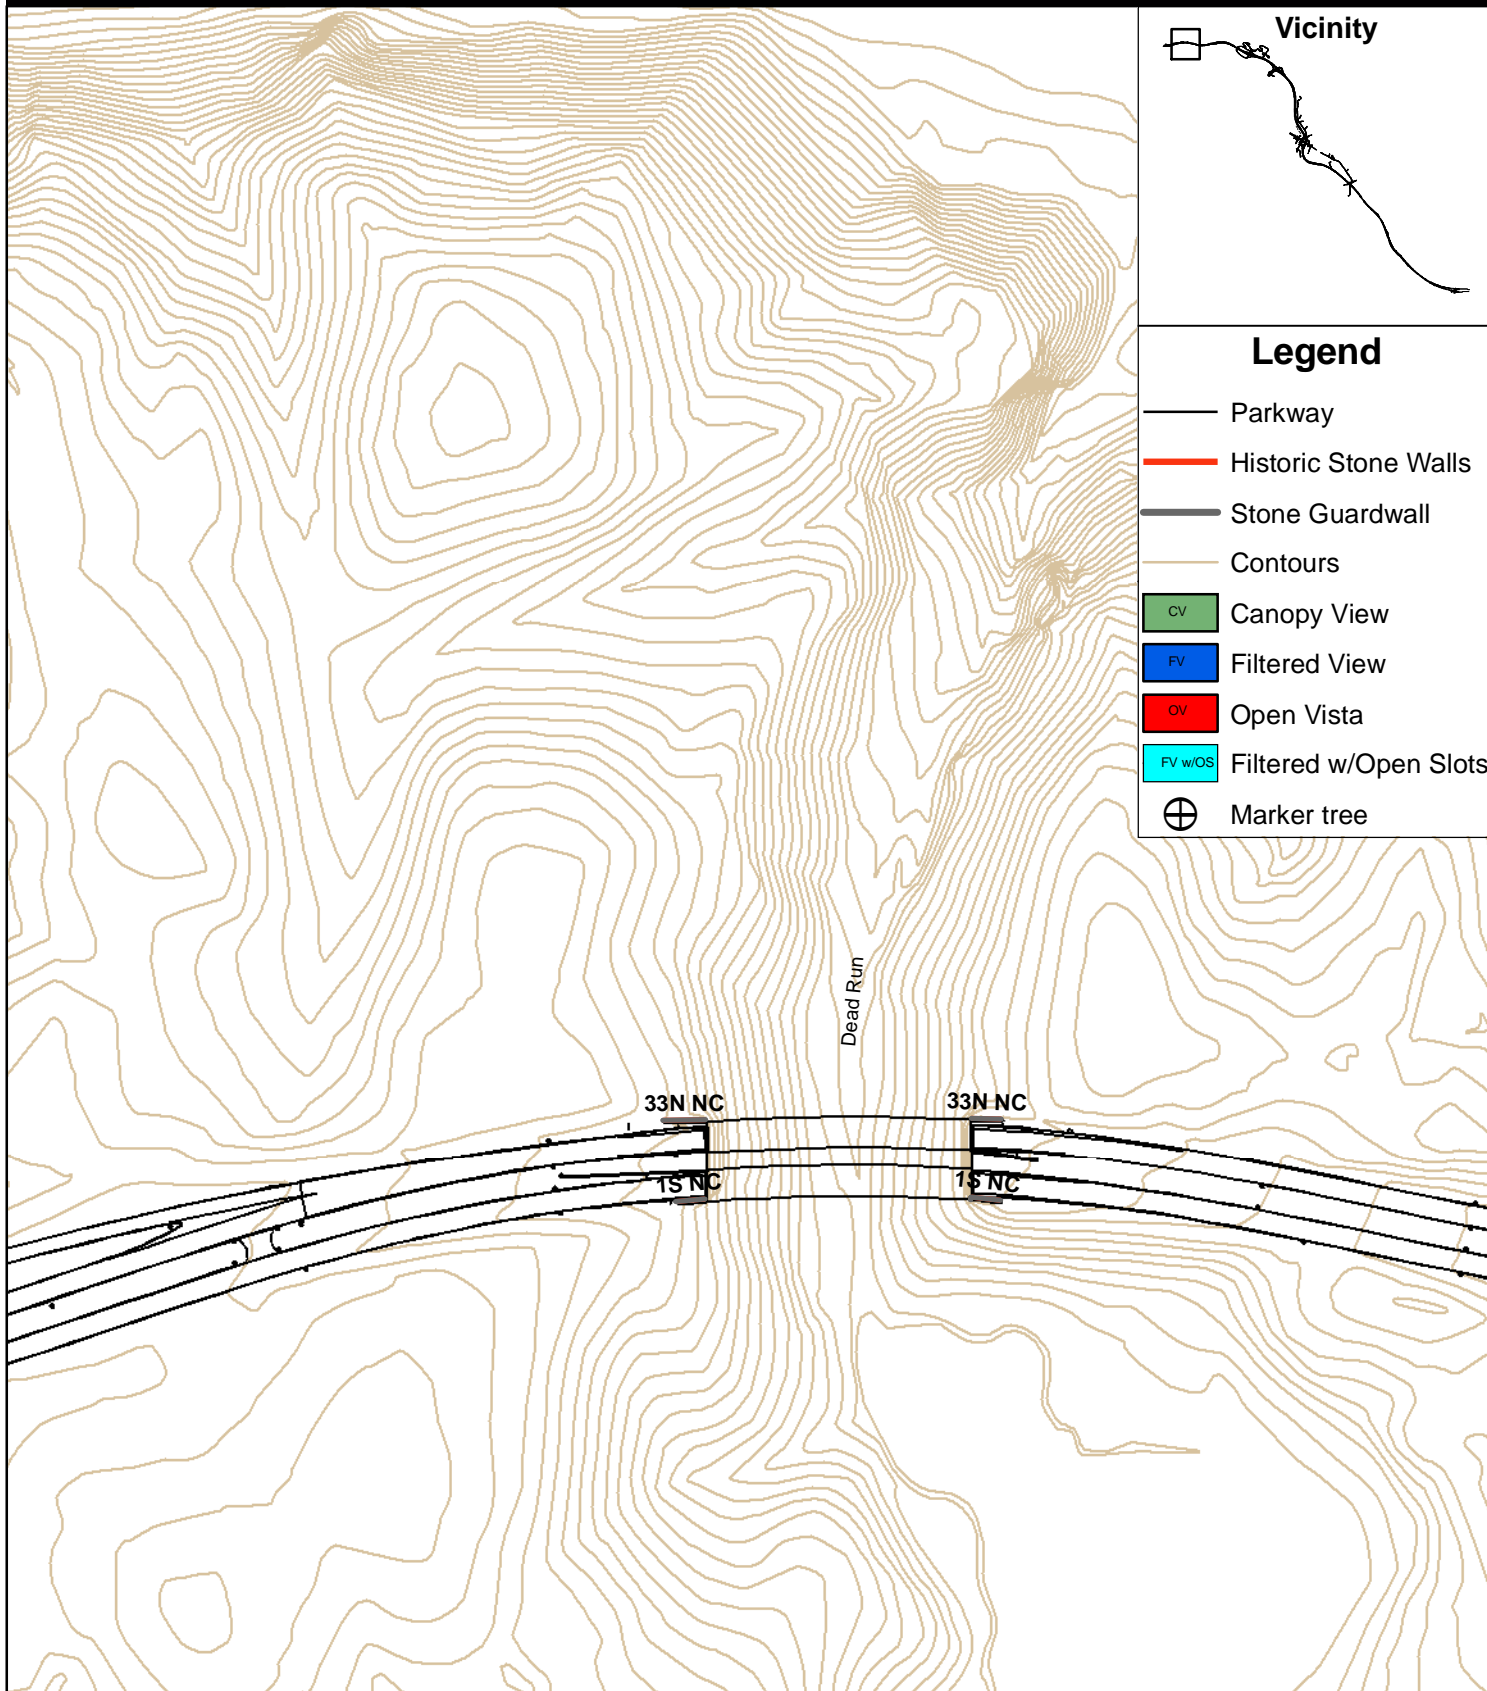

George Washington Memorial Parkway Viewshed Inventory - North Section

Legend

- Parkway
- Historic Walls
- Stone Guardwall
- Contours
- CV Canopy View
- FV Filtered View
- OV Open Vista
- FV w/OS Filtered w/Open Slots
- ⊕ Marker tree

George Washington Memorial Parkway Viewshed Inventory - North Section

Legend	
	Parkway
	Historic Stone Walls
	Stone Guardwall
	Contours
	CV Canopy View
	FV Filtered View
	OV Open Vista
	FV w/OS Filtered w/Open Slots
	Marker tree